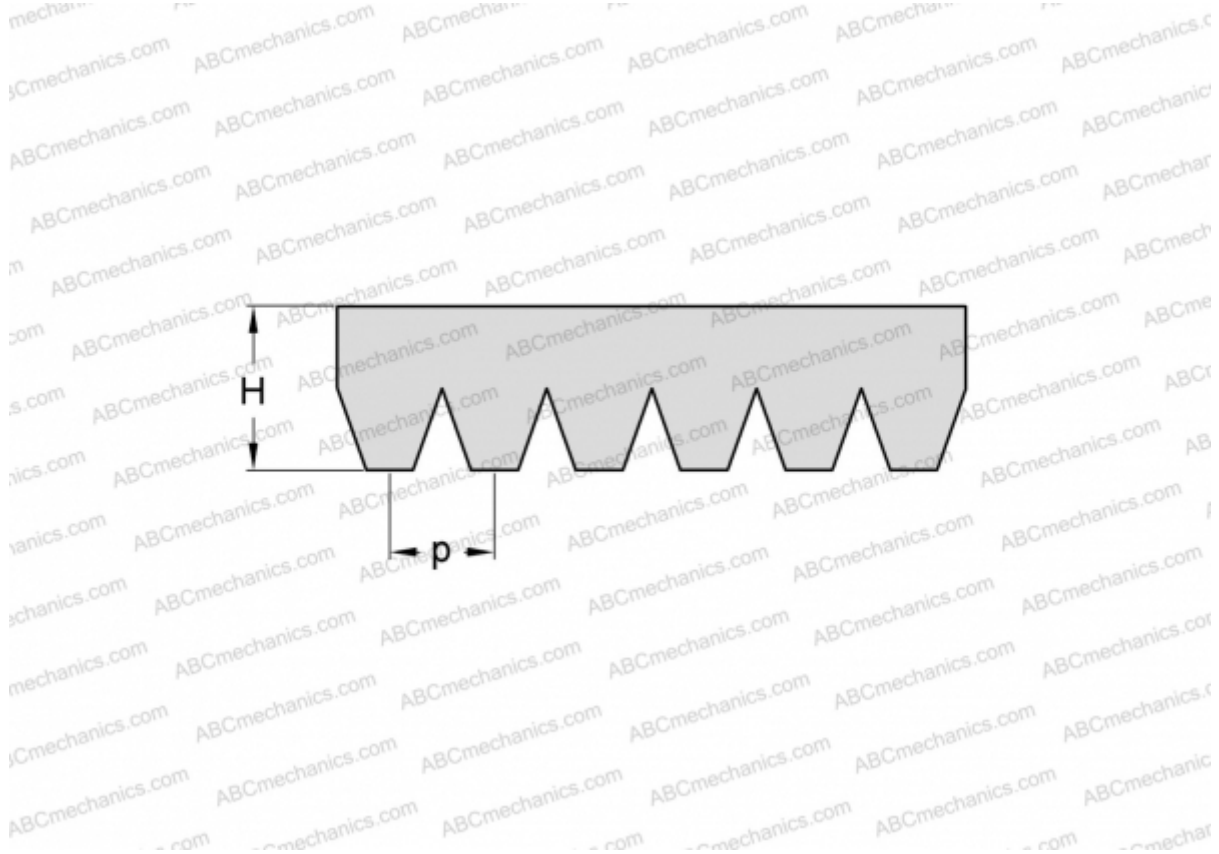

## PHG 20PJ1120 SKF

Ribbed belt

TYPE: Special belts, Ribbed belts, Section PJ (SKF)

### Technical specification

#### DIMENSIONS, MM

Estimated length	1120,000
Width, W	46,800
Height, H	3,500
Pitch	2,340

**MANUFACTURER** [SKF](#)