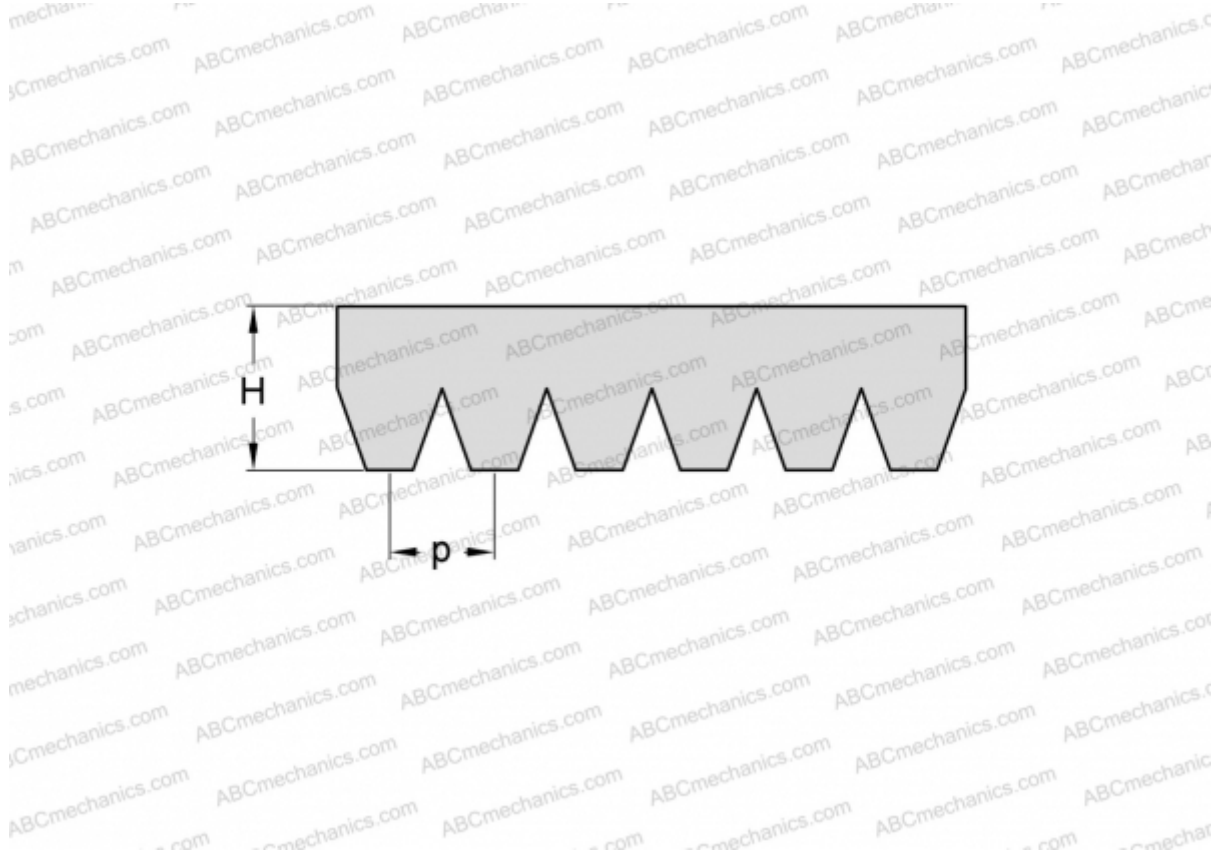

PHG 4PJ1130 SKF

Ribbed belt

TYPE: Special belts, Ribbed belts, Section PJ (SKF)

Technical specification

DIMENSIONS, MM

Estimated length	1130,000
Width, W	9,360
Height, H	3,500
Pitch	2,340

MANUFACTURER [SKF](#)