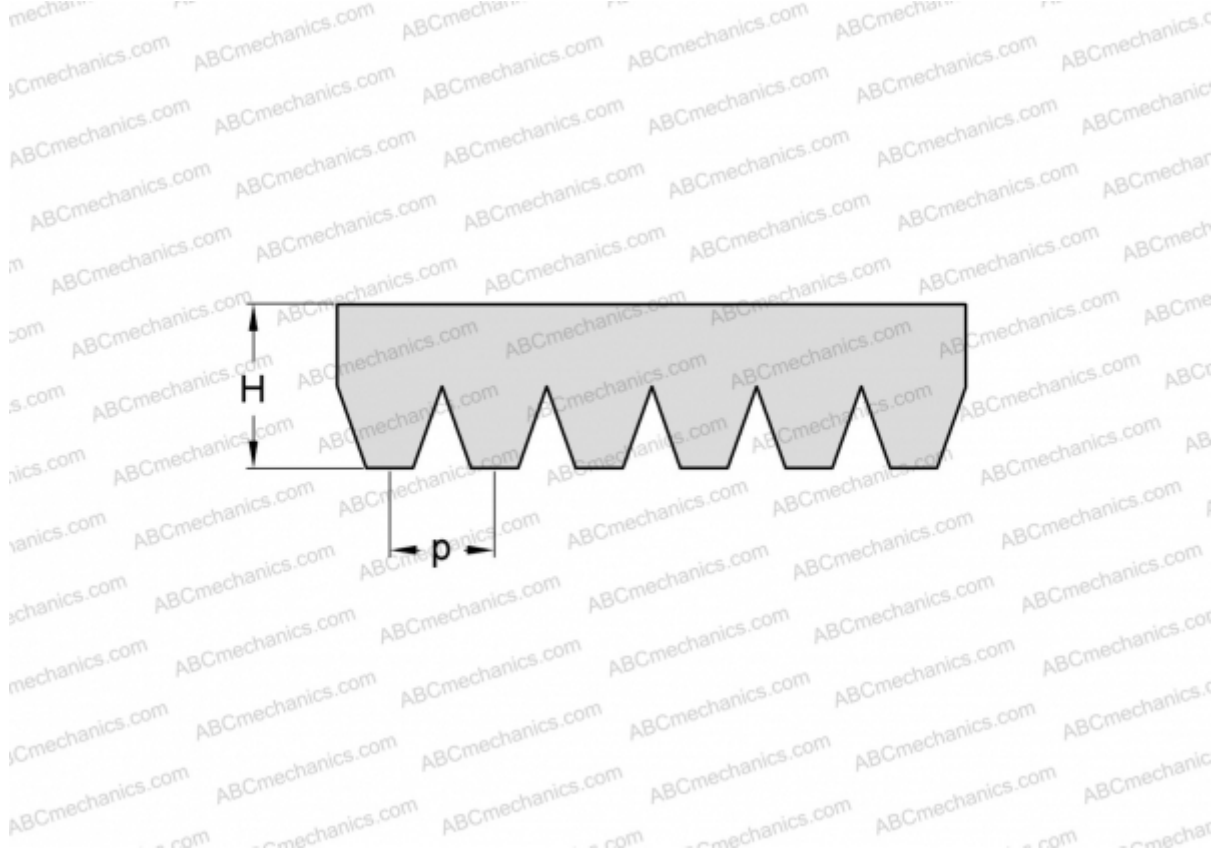

PHG 6PJ1200 SKF

Ribbed belt

TYPE: Special belts, Ribbed belts, Section PJ (SKF)

Technical specification

DIMENSIONS, MM

Estimated length	1200,000
Width, W	14,040
Height, H	3,500
Pitch	2,340

MANUFACTURER

[SKF](#)