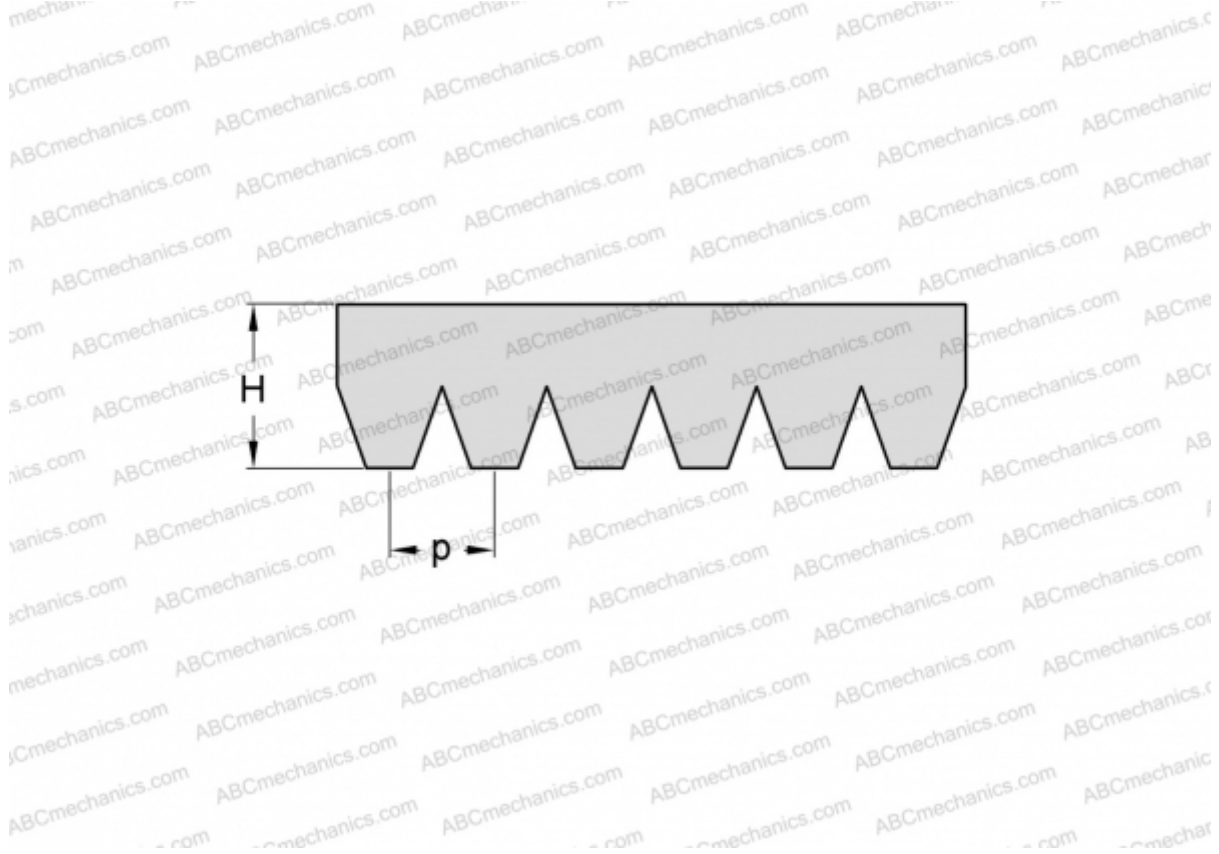

## PHG 10PJ1200 SKF

Ribbed belt

TYPE: Special belts, Ribbed belts, Section PJ (SKF)

### Technical specification

#### DIMENSIONS, MM

Estimated length	1200,000
Width, W	23,400
Height, H	3,500
Pitch	2,340

**MANUFACTURER** [SKF](#)