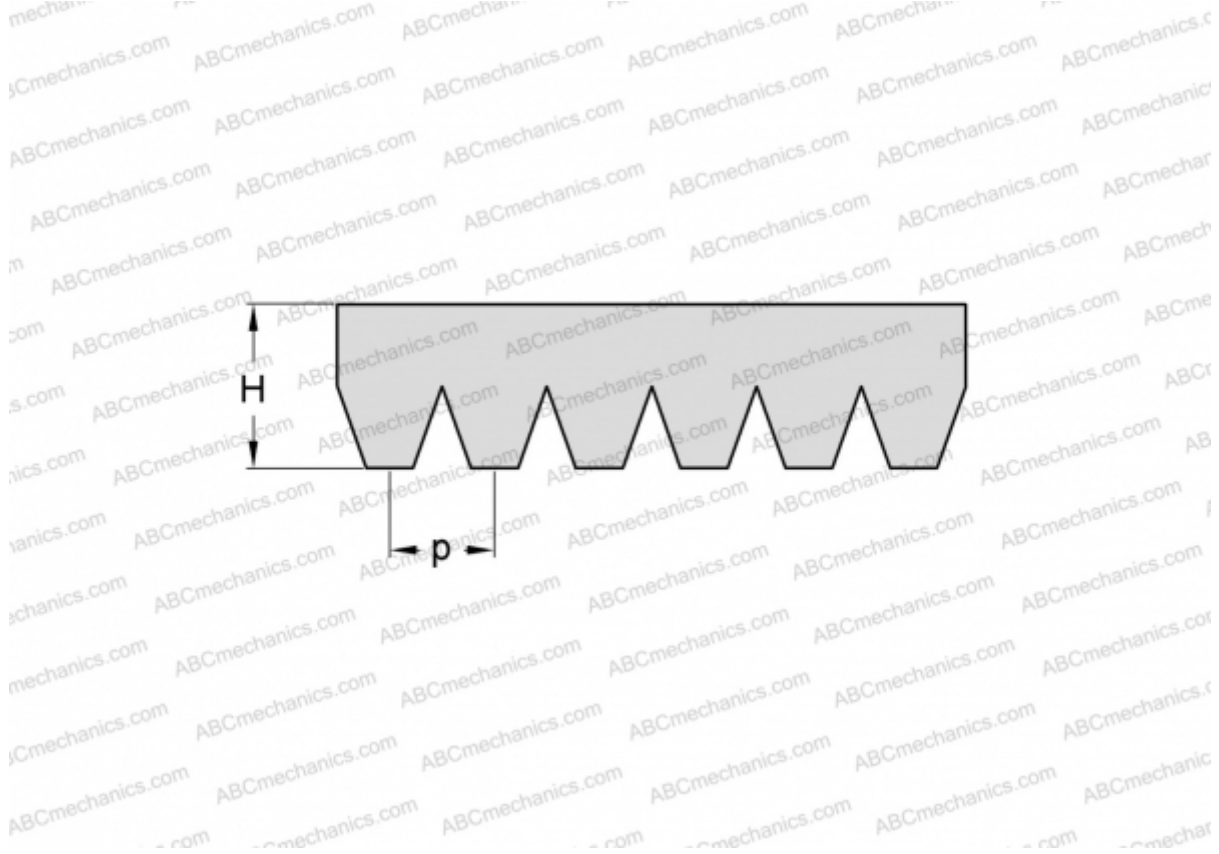

PHG 12PJ1200 SKF

Ribbed belt

TYPE: Special belts, Ribbed belts, Section PJ (SKF)

Technical specification

DIMENSIONS, MM

Estimated length	1200,000
Width, W	28,080
Height, H	3,500
Pitch	2,340

MANUFACTURER [SKF](#)