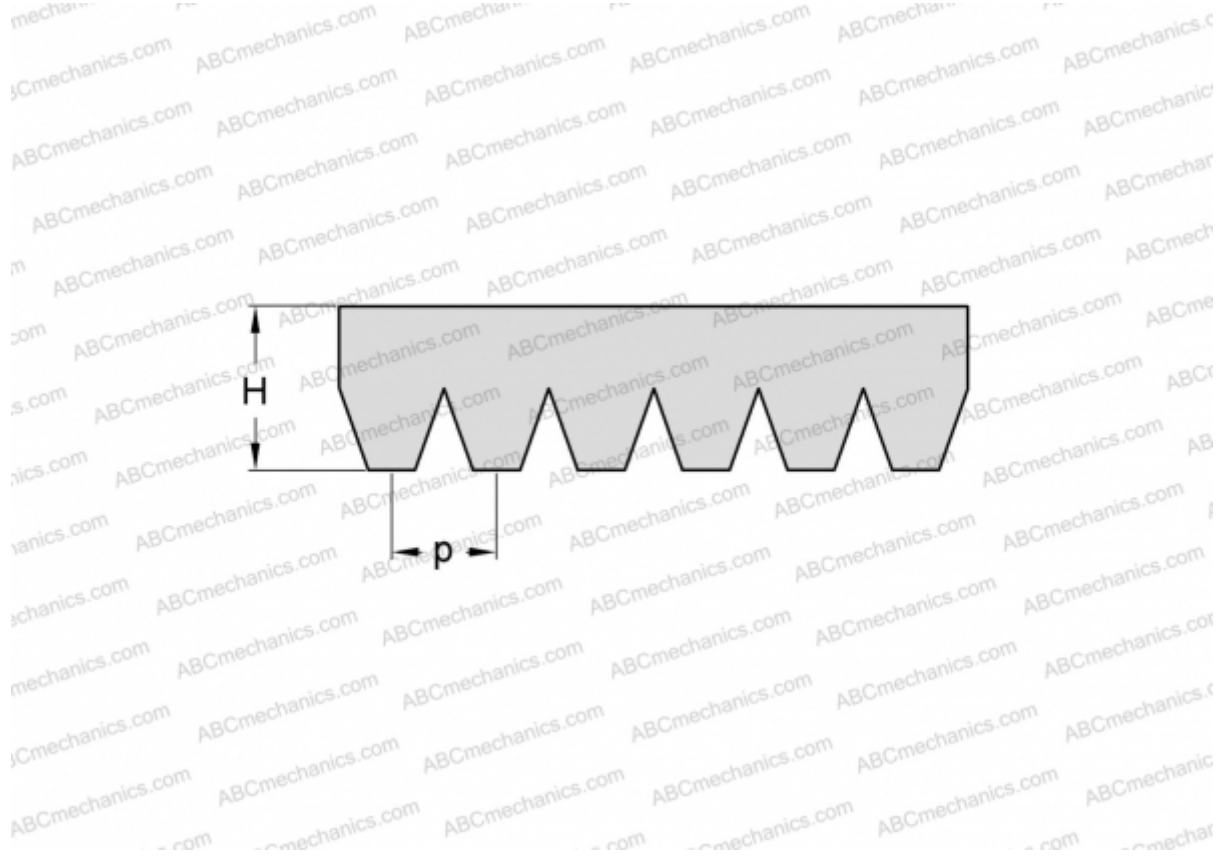

PHG 4PJ1220 SKF

Ribbed belt

TYPE: Special belts, Ribbed belts, Section PJ (SKF)

Technical specification

DIMENSIONS, MM

Estimated length	1220,000
Width, W	9,360
Height, H	3,500
Pitch	2,340

MANUFACTURER [SKF](#)