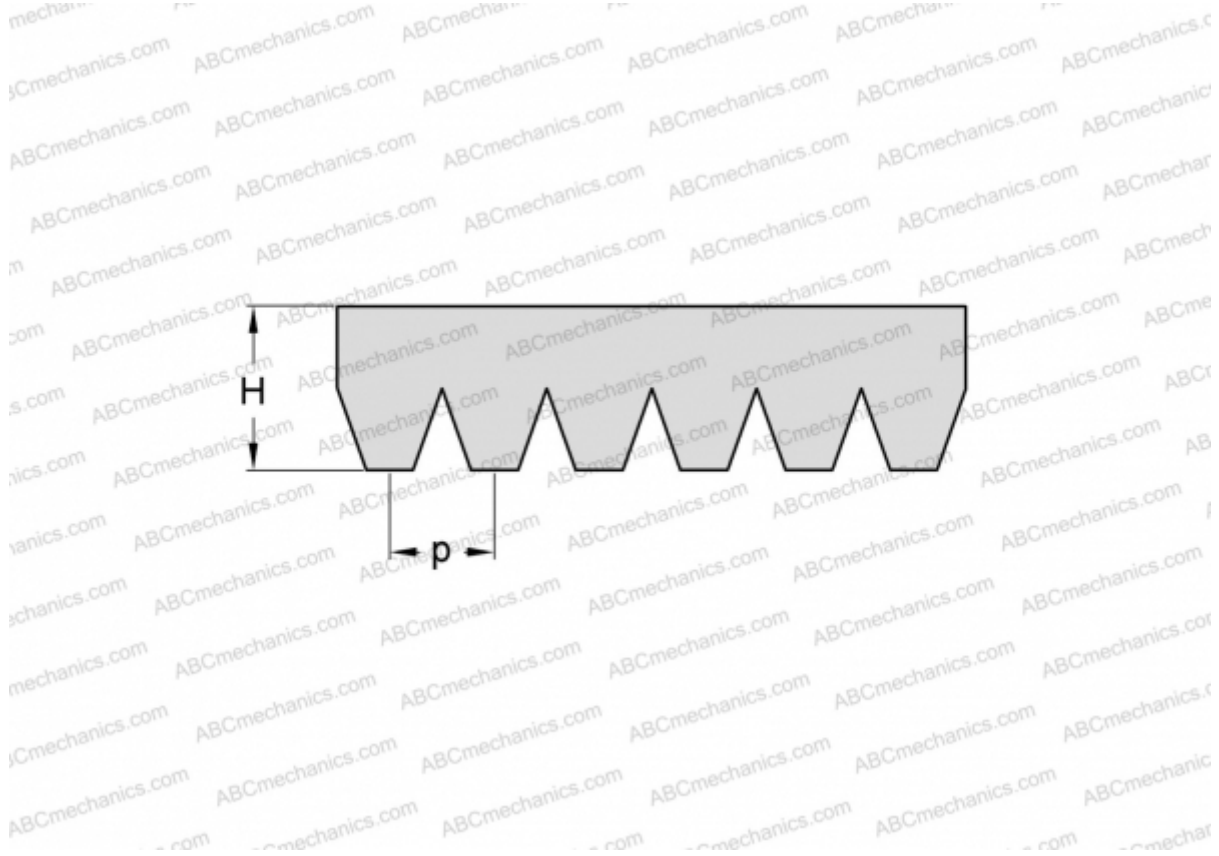

PHG 10PJ1220 SKF

Ribbed belt

TYPE: Special belts, Ribbed belts, Section PJ (SKF)

Technical specification

DIMENSIONS, MM

Estimated length	1220,000
Width, W	23,400
Height, H	3,500
Pitch	2,340

MANUFACTURER

[SKF](#)