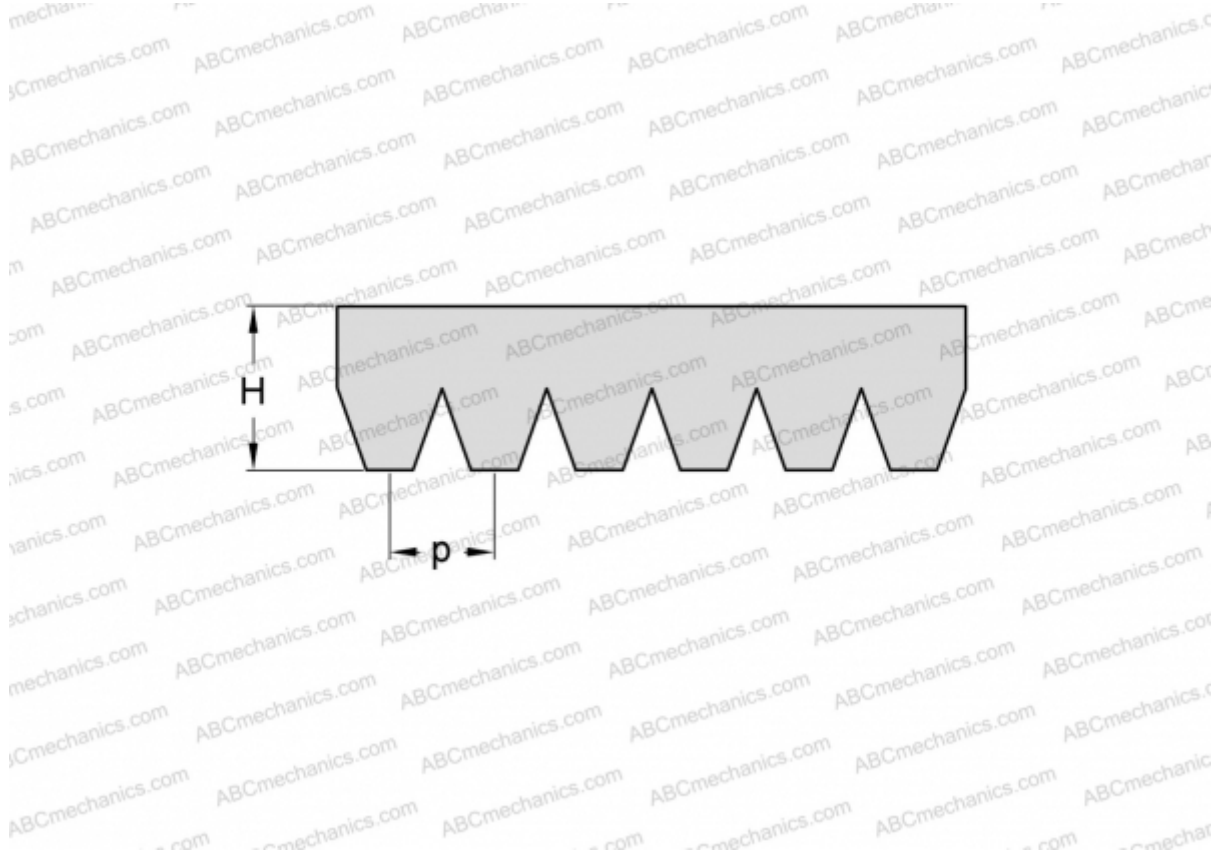

## PHG 10PJ1240 SKF

Ribbed belt

TYPE: Special belts, Ribbed belts, Section PJ (SKF)

### Technical specification

#### DIMENSIONS, MM

Estimated length	1240,000
Width, W	23,400
Height, H	3,500
Pitch	2,340