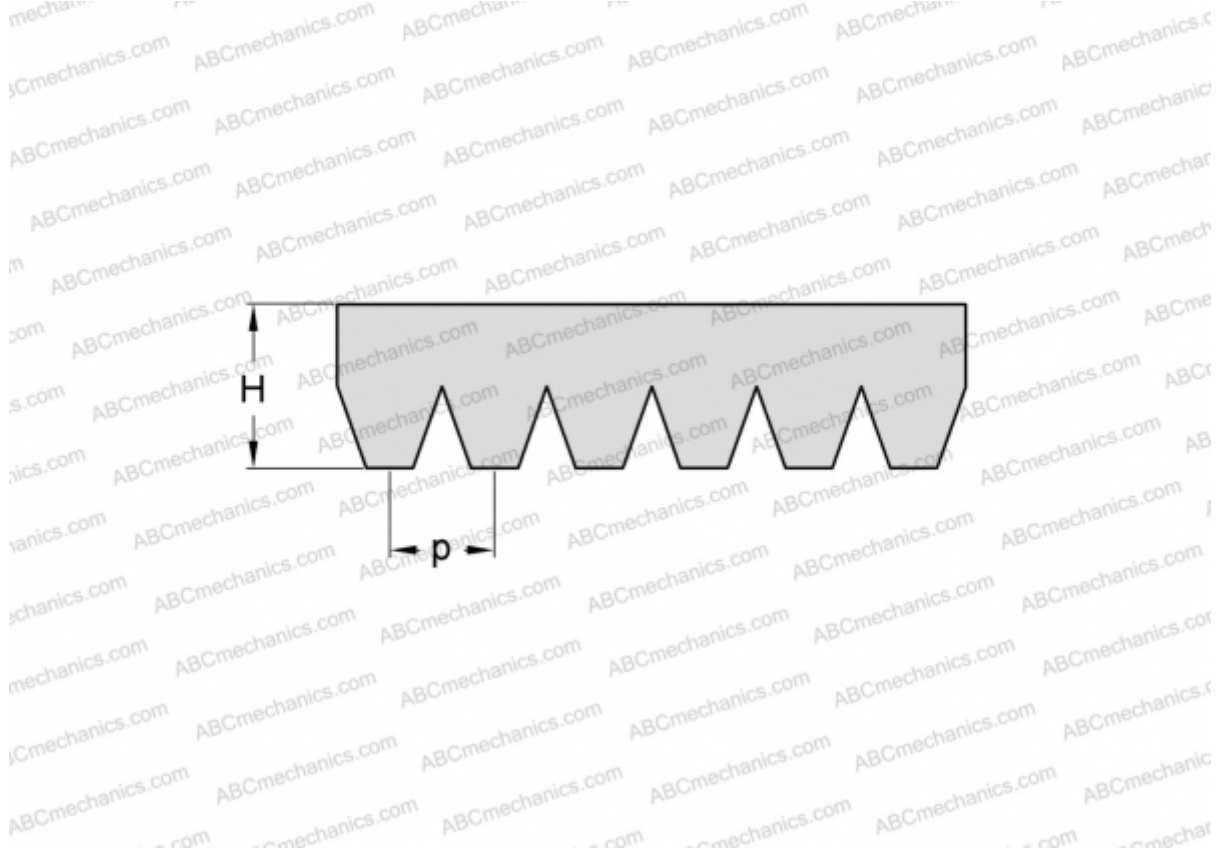

## PHG 4PJ1285 SKF

Ribbed belt

TYPE: Special belts, Ribbed belts, Section PJ (SKF)

### Technical specification

#### DIMENSIONS, MM

Estimated length	1285,000
Width, W	9,360
Height, H	3,500
Pitch	2,340

**MANUFACTURER** [SKF](#)