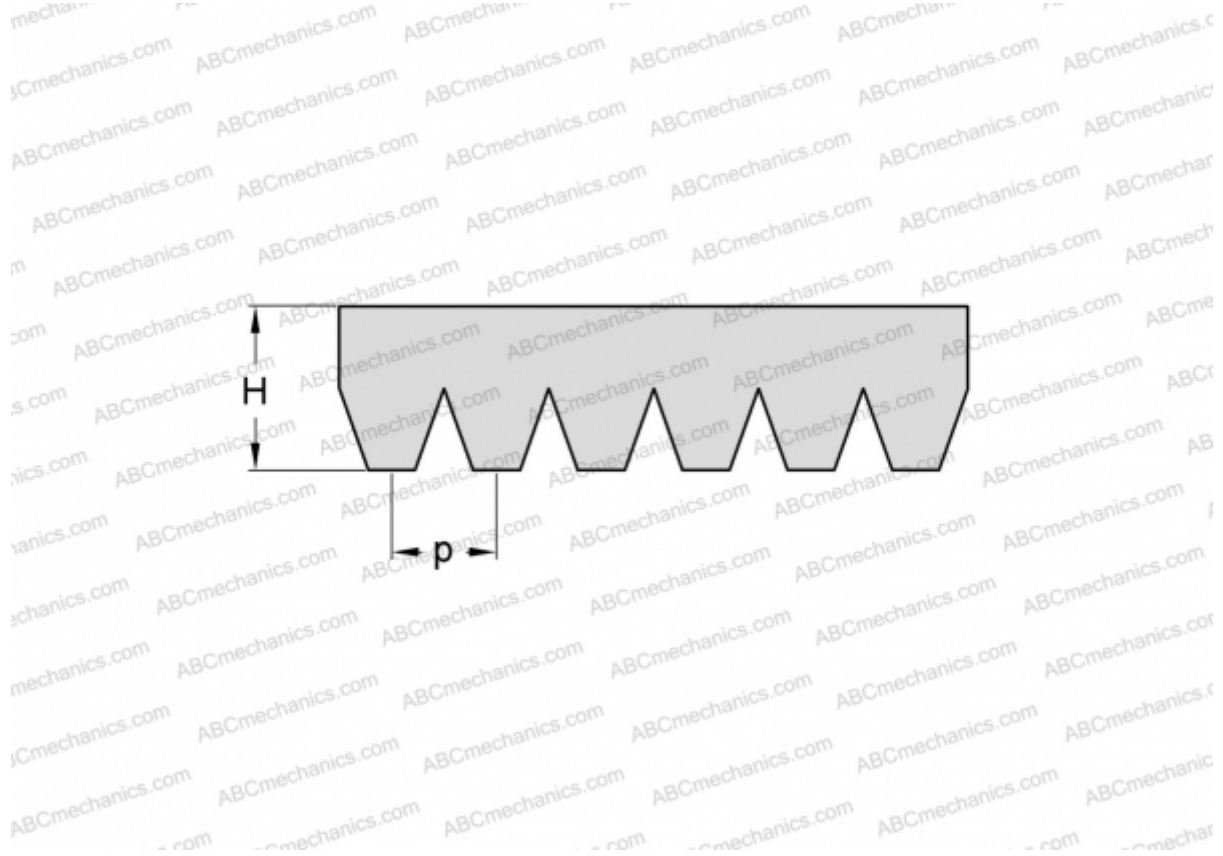

## PHG 20PJ1300 SKF

Ribbed belt

TYPE: Special belts, Ribbed belts, Section PJ (SKF)

### Technical specification

#### DIMENSIONS, MM

Estimated length	1300,000
Width, W	46,800
Height, H	3,500
Pitch	2,340

**MANUFACTURER** [SKF](#)