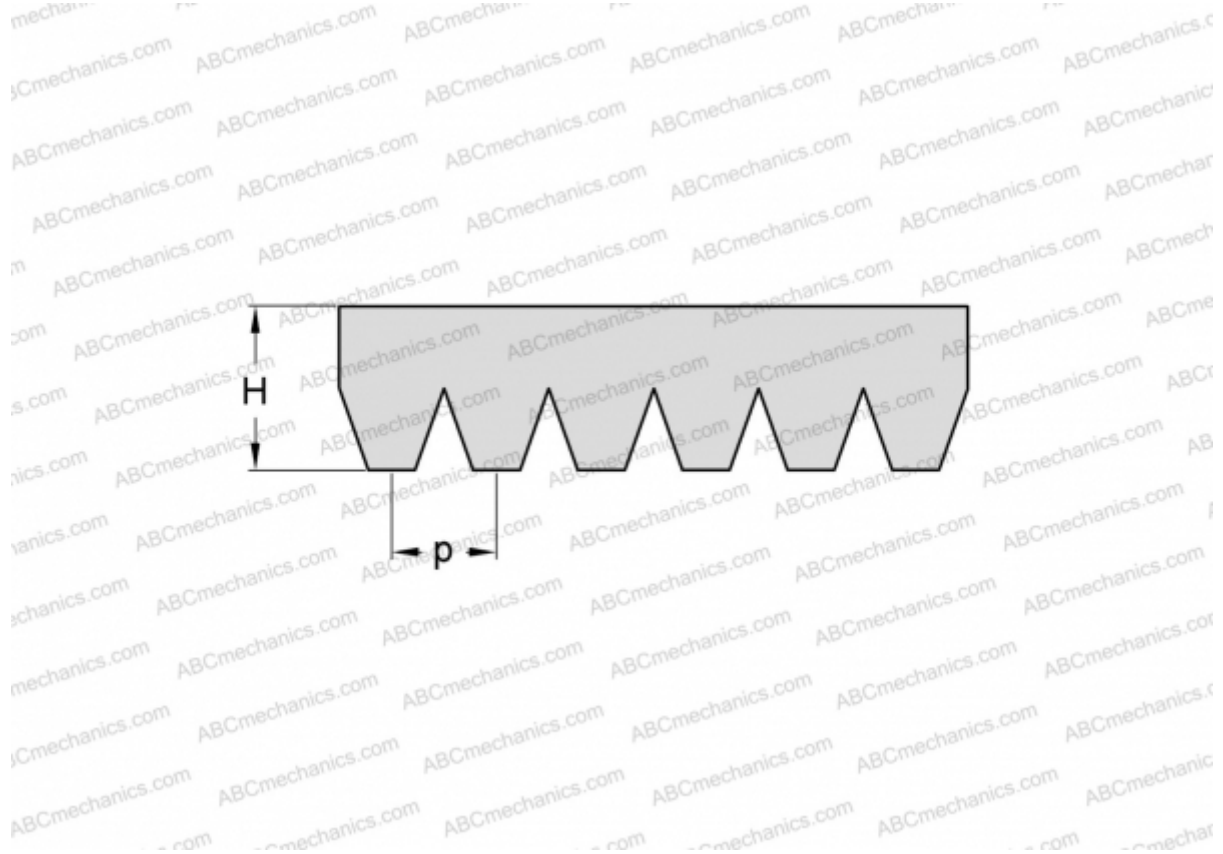

## PHG 10PJ1320 SKF

Ribbed belt

TYPE: Special belts, Ribbed belts, Section PJ (SKF)

### Technical specification

#### DIMENSIONS, MM

Estimated length	1320,000
Width, W	23,400
Height, H	3,500
Pitch	2,340