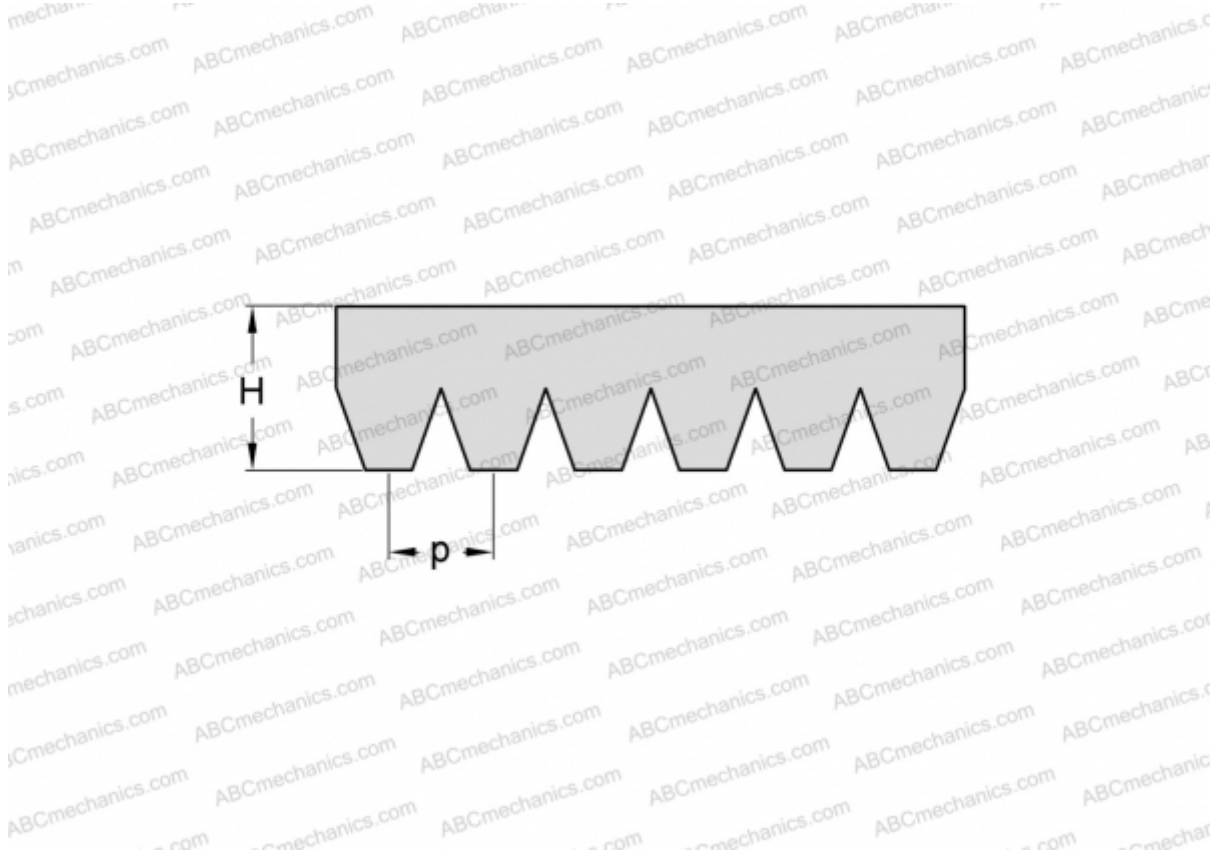

## PHG 10PJ1330 SKF

Ribbed belt

TYPE: Special belts, Ribbed belts, Section PJ (SKF)

### Technical specification

#### DIMENSIONS, MM

Estimated length	1330,000
Width, W	23,400
Height, H	3,500
Pitch	2,340