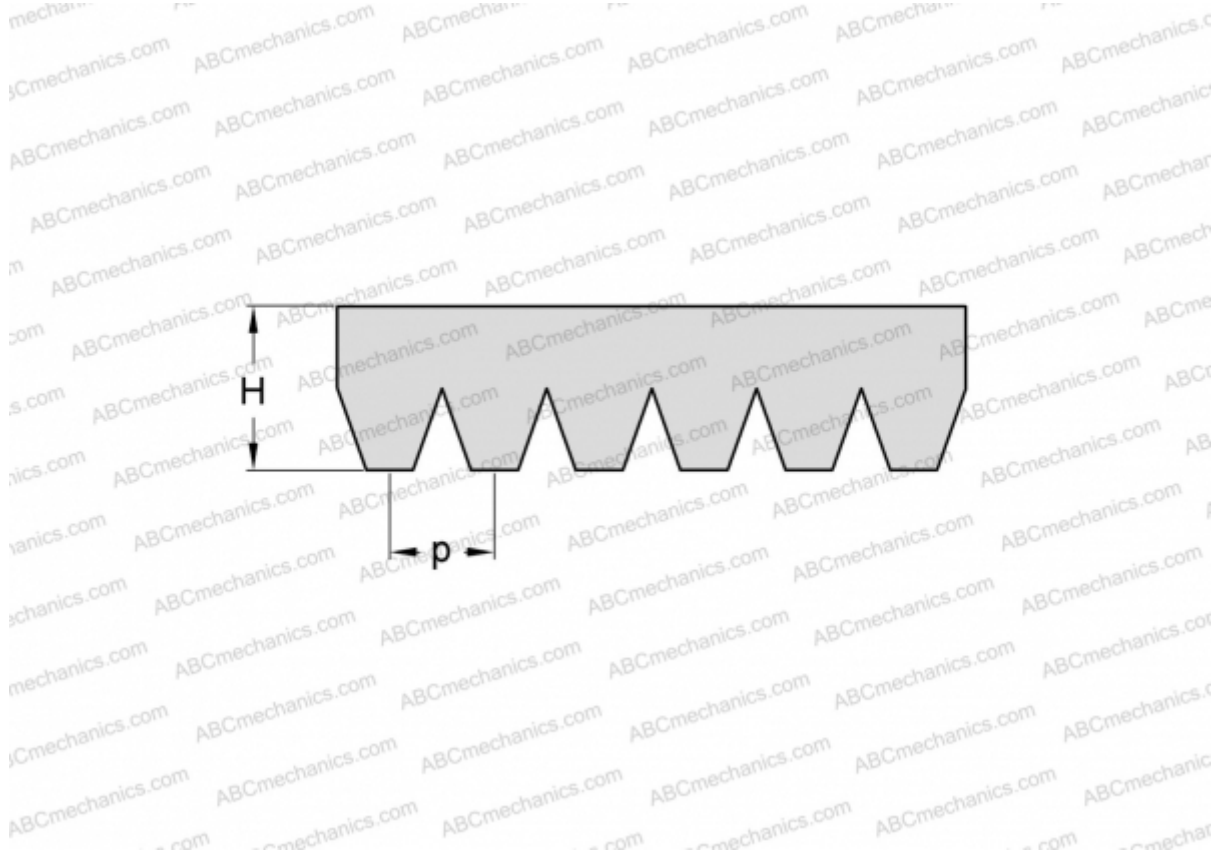

PHG 4PJ1370 SKF

Ribbed belt

TYPE: Special belts, Ribbed belts, Section PJ (SKF)

Technical specification

DIMENSIONS, MM

Estimated length	1370,000
Width, W	9,360
Height, H	3,500
Pitch	2,340

MANUFACTURER [SKF](#)