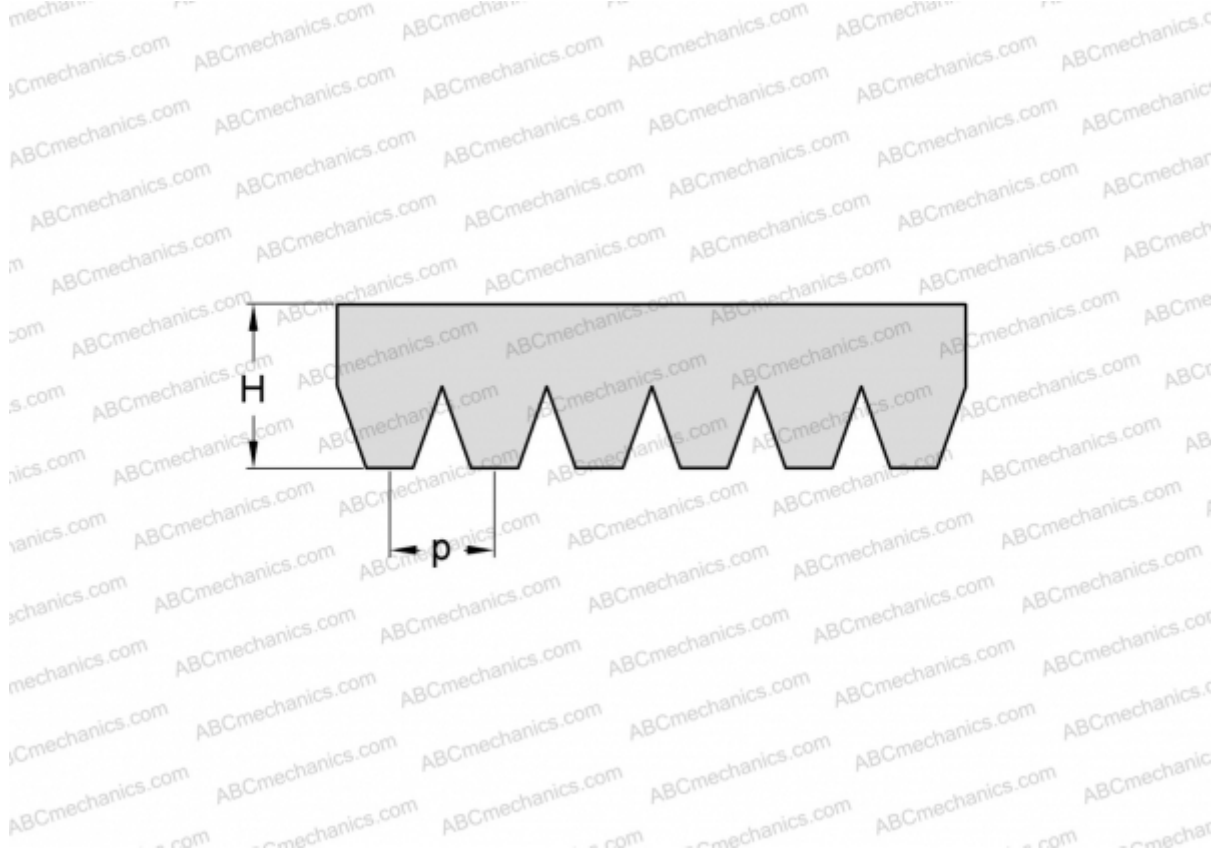

PHG 20PJ1390 SKF

Ribbed belt

TYPE: Special belts, Ribbed belts, Section PJ (SKF)

Technical specification

DIMENSIONS, MM

Estimated length	1390,000
Width, W	46,800
Height, H	3,500
Pitch	2,340

MANUFACTURER [SKF](#)