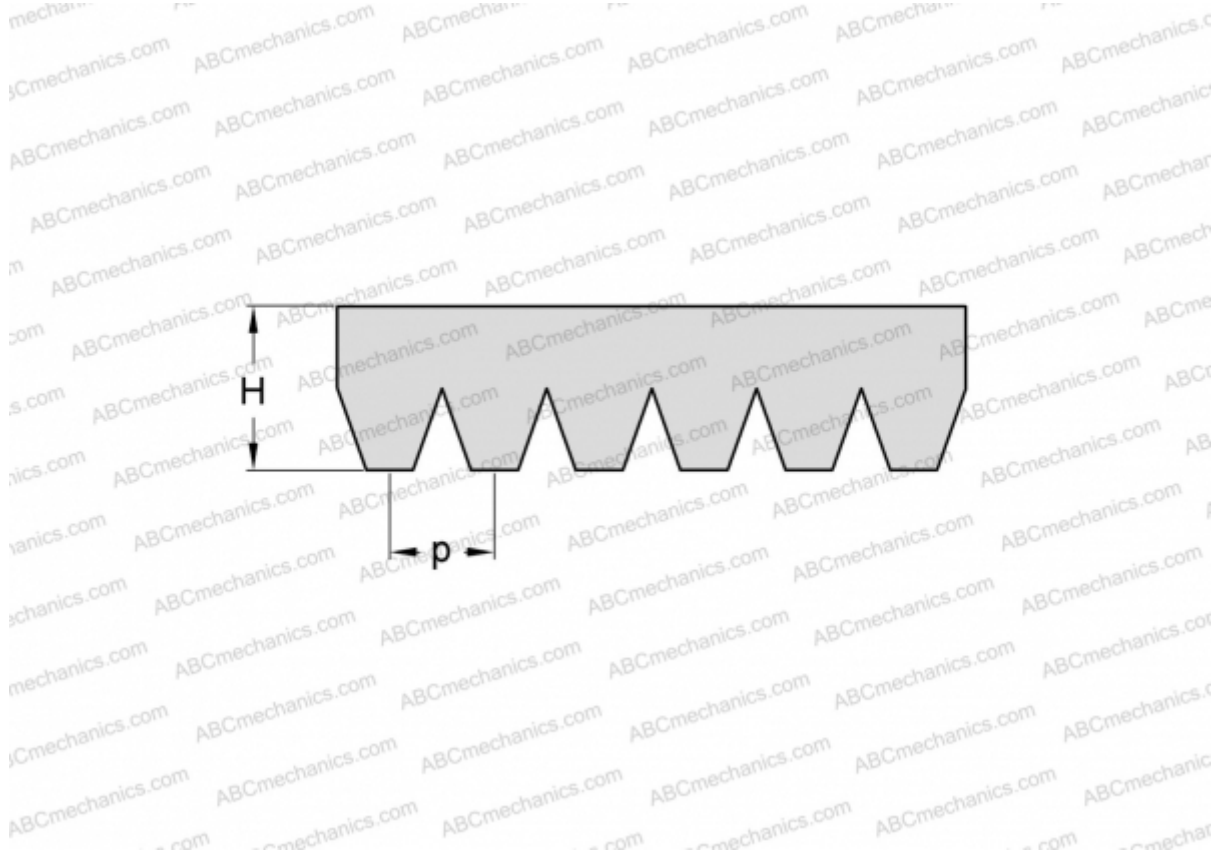

## PHG 12PJ1420 SKF

Ribbed belt

TYPE: Special belts, Ribbed belts, Section PJ (SKF)

### Technical specification

#### DIMENSIONS, MM

Estimated length	1420,000
Width, W	28,080
Height, H	3,500
Pitch	2,340

**MANUFACTURER** [SKF](#)