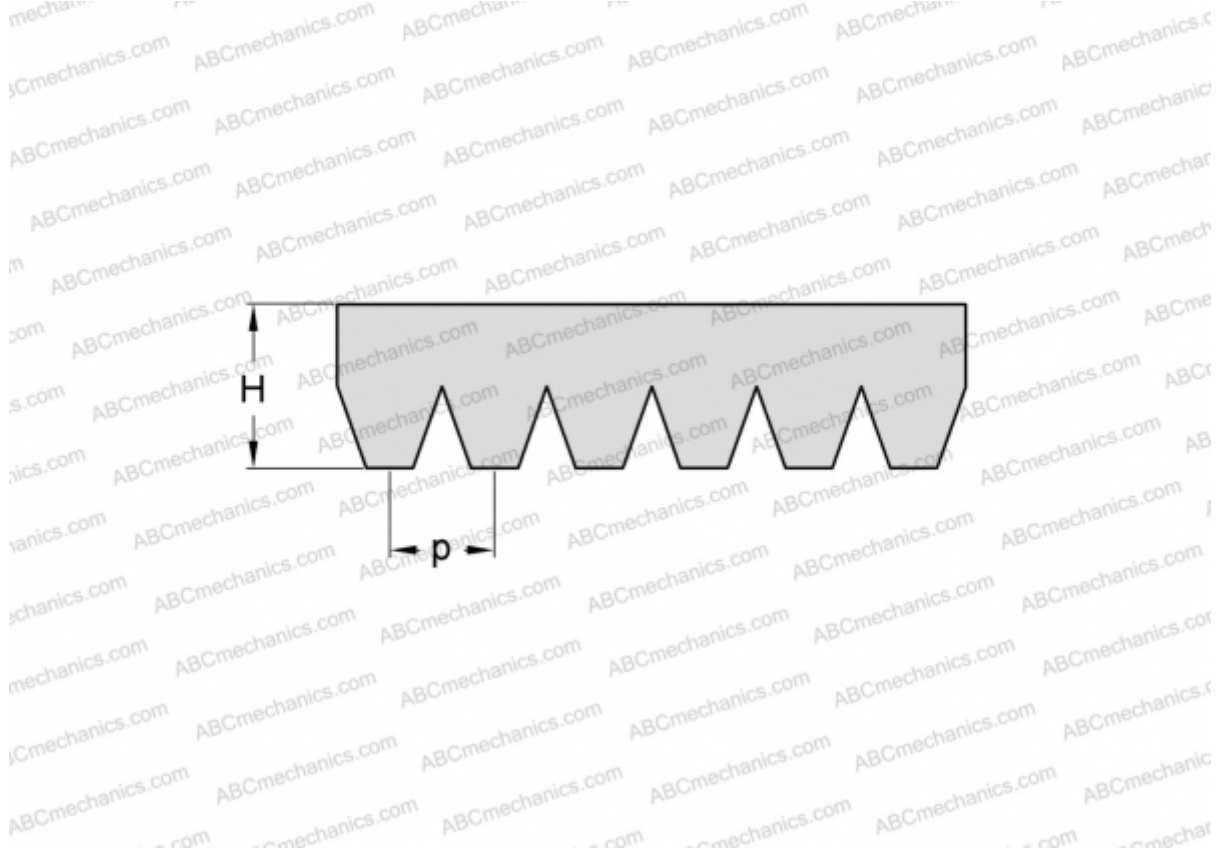

PHG 20PJ1420 SKF

Ribbed belt

TYPE: Special belts, Ribbed belts, Section PJ (SKF)

Technical specification

DIMENSIONS, MM

| | |
|------------------|----------|
| Estimated length | 1420,000 |
| Width, W | 46,800 |
| Height, H | 3,500 |
| Pitch | 2,340 |