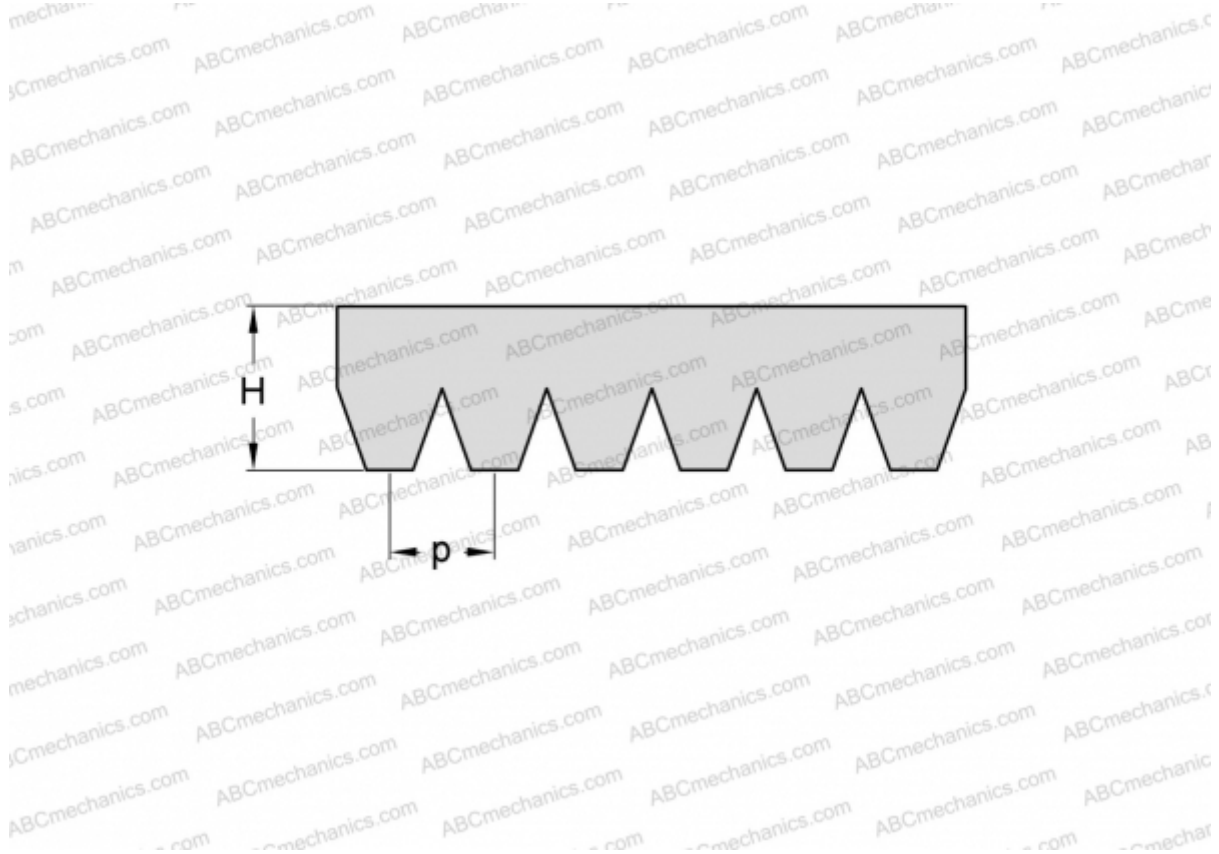

PHG 12PJ1475 SKF

Ribbed belt

TYPE: Special belts, Ribbed belts, Section PJ (SKF)

Technical specification

DIMENSIONS, MM

Estimated length	1475,000
Width, W	28,080
Height, H	3,500
Pitch	2,340

MANUFACTURER [SKF](#)