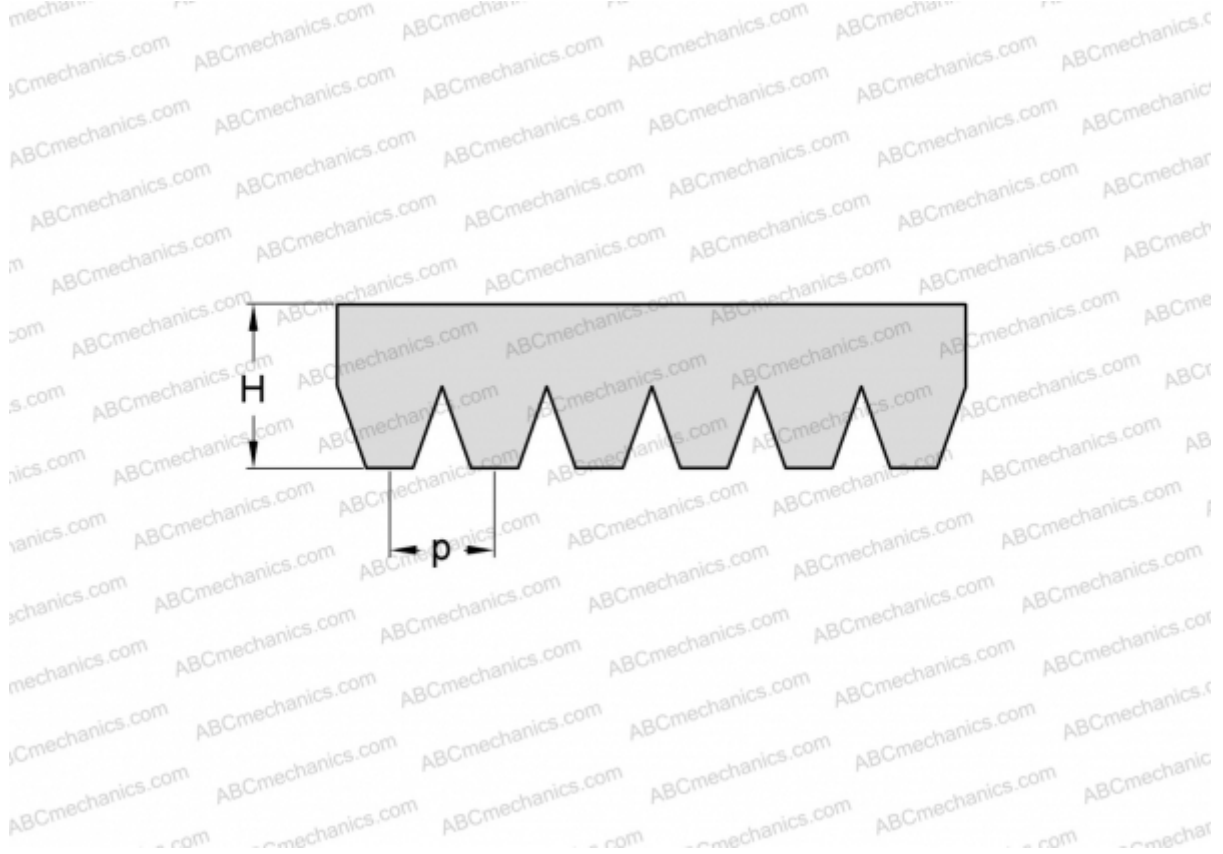

## PHG 12PJ1660 SKF

Ribbed belt

TYPE: Special belts, Ribbed belts, Section PJ (SKF)

### Technical specification

#### DIMENSIONS, MM

Estimated length	1660,000
Width, W	28,080
Height, H	3,500
Pitch	2,340

**MANUFACTURER** [SKF](#)