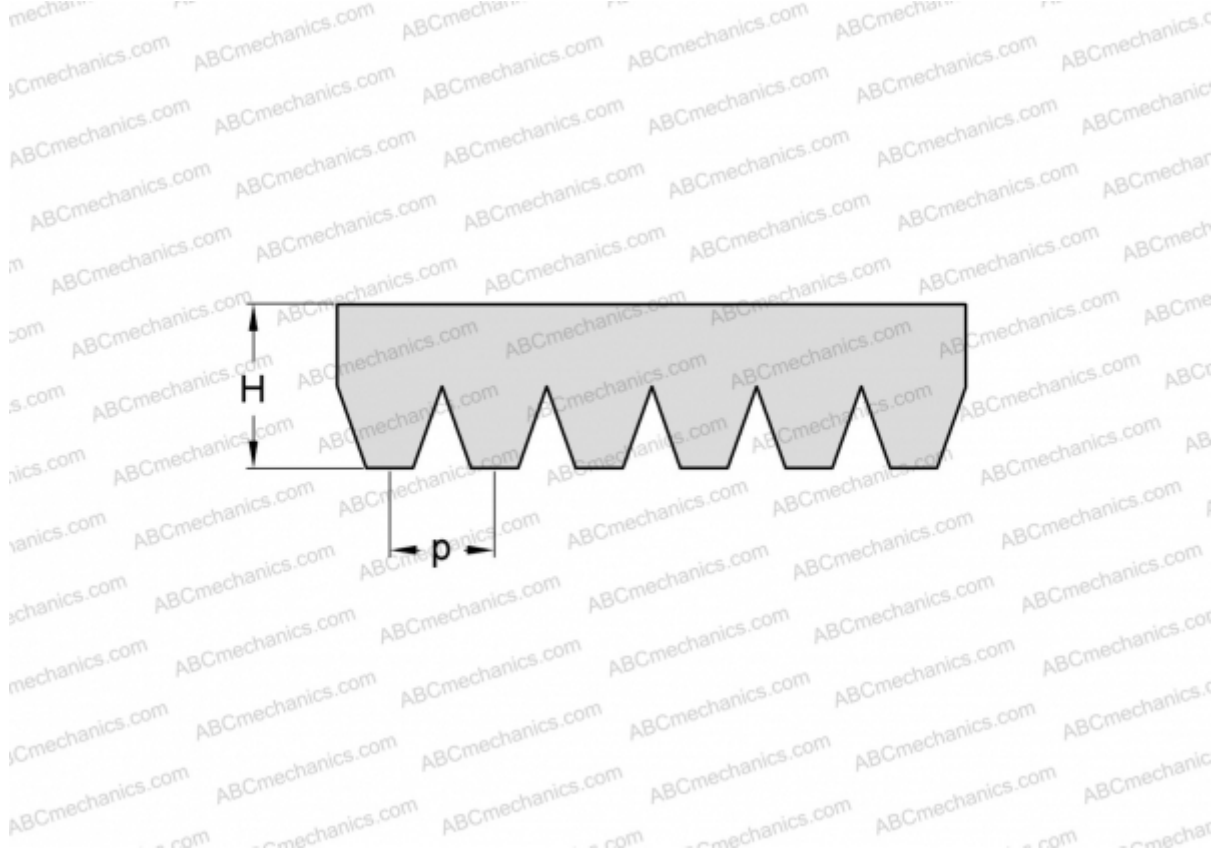

PHG 16PJ1660 SKF

Ribbed belt

TYPE: Special belts, Ribbed belts, Section PJ (SKF)

Technical specification

DIMENSIONS, MM

Estimated length	1660,000
Width, W	37,440
Height, H	3,500
Pitch	2,340

MANUFACTURER [SKF](#)