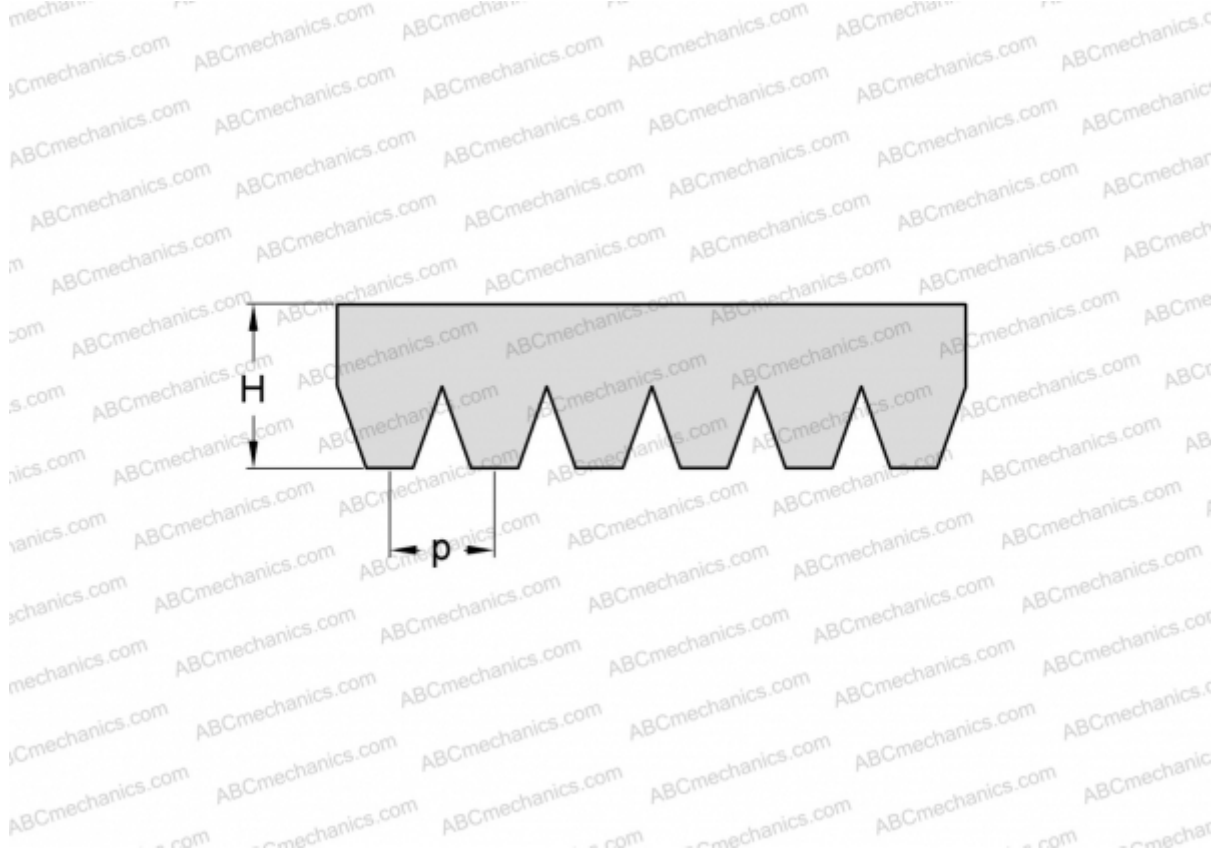

PHG 16PJ1895 SKF

Ribbed belt

TYPE: Special belts, Ribbed belts, Section PJ (SKF)

Technical specification

DIMENSIONS, MM

Estimated length	1895,000
Width, W	37,440
Height, H	3,500
Pitch	2,340

MANUFACTURER

[SKF](#)