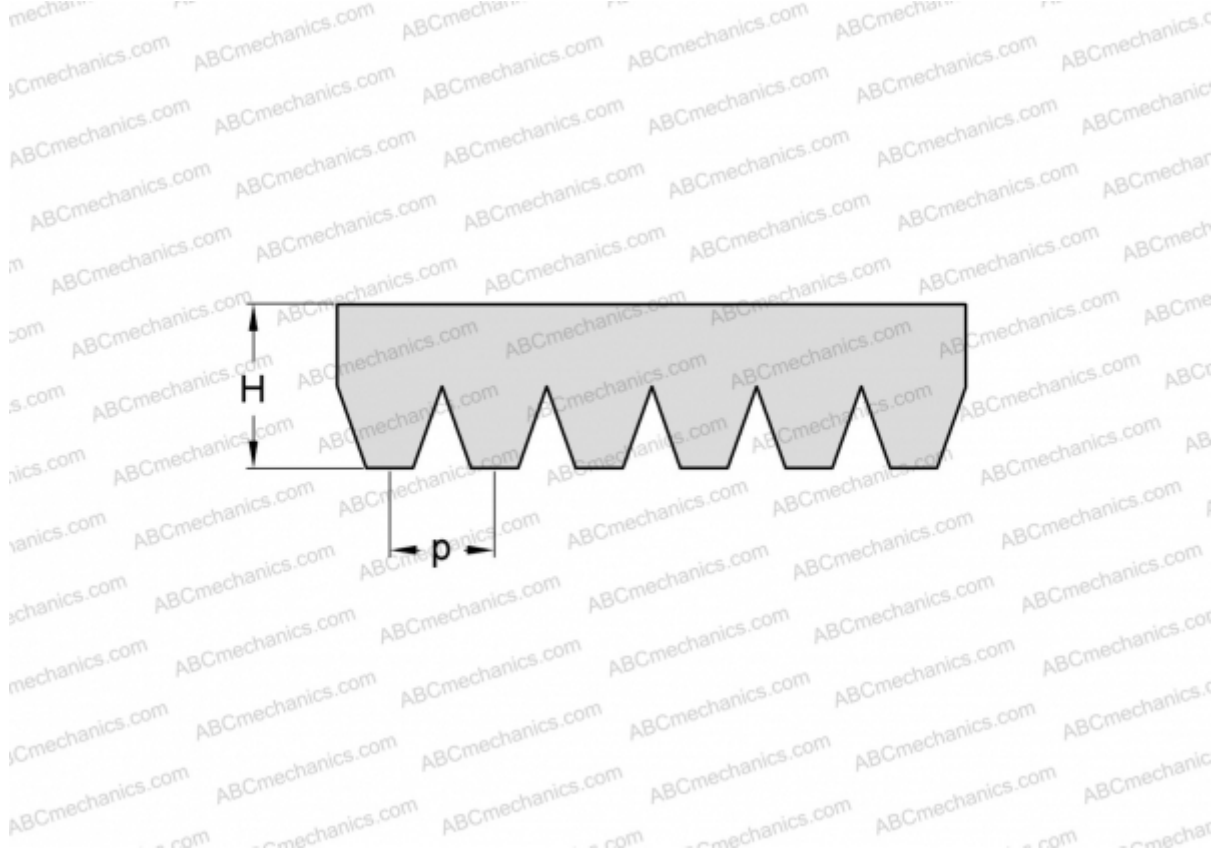

PHG 10PJ1915 SKF

Ribbed belt

TYPE: Special belts, Ribbed belts, Section PJ (SKF)

Technical specification

DIMENSIONS, MM

Estimated length	1915,000
Width, W	23,400
Height, H	3,500
Pitch	2,340

MANUFACTURER [SKF](#)