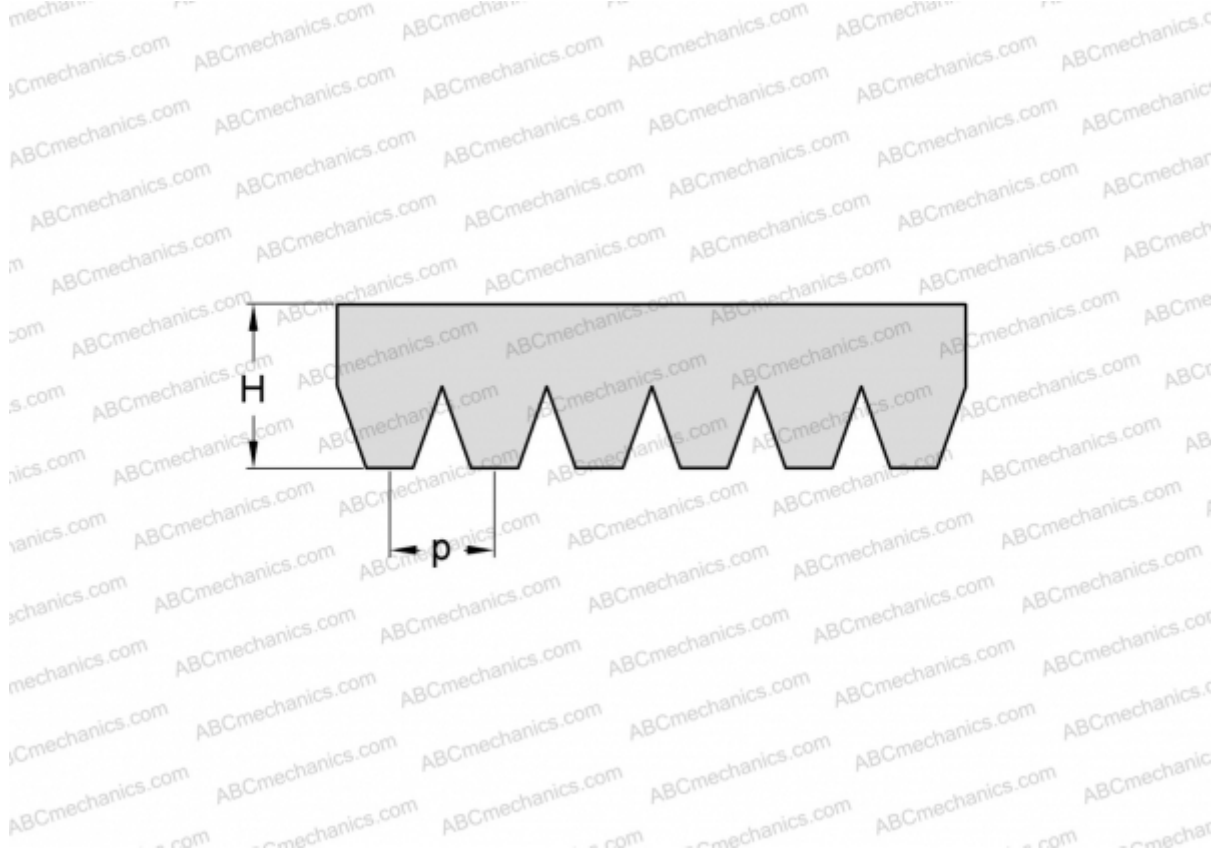

PHG 12PJ1915 SKF

Ribbed belt

TYPE: Special belts, Ribbed belts, Section PJ (SKF)

Technical specification

DIMENSIONS, MM

Estimated length	1915,000
Width, W	28,080
Height, H	3,500
Pitch	2,340

MANUFACTURER [SKF](#)