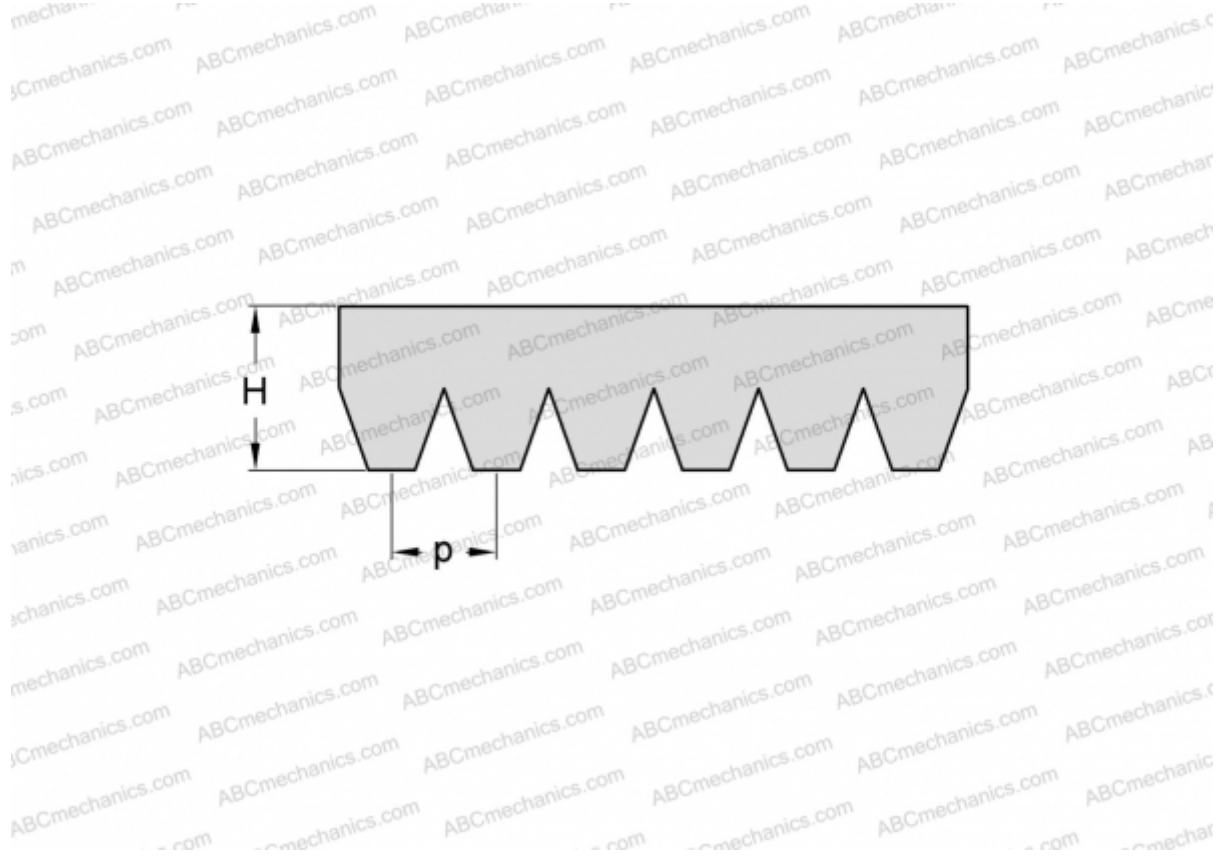

PHG 16PJ1965 SKF

Ribbed belt

TYPE: Special belts, Ribbed belts, Section PJ (SKF)

Technical specification

DIMENSIONS, MM

Estimated length	1965,000
Width, W	37,440
Height, H	3,500
Pitch	2,340

MANUFACTURER

[SKF](#)