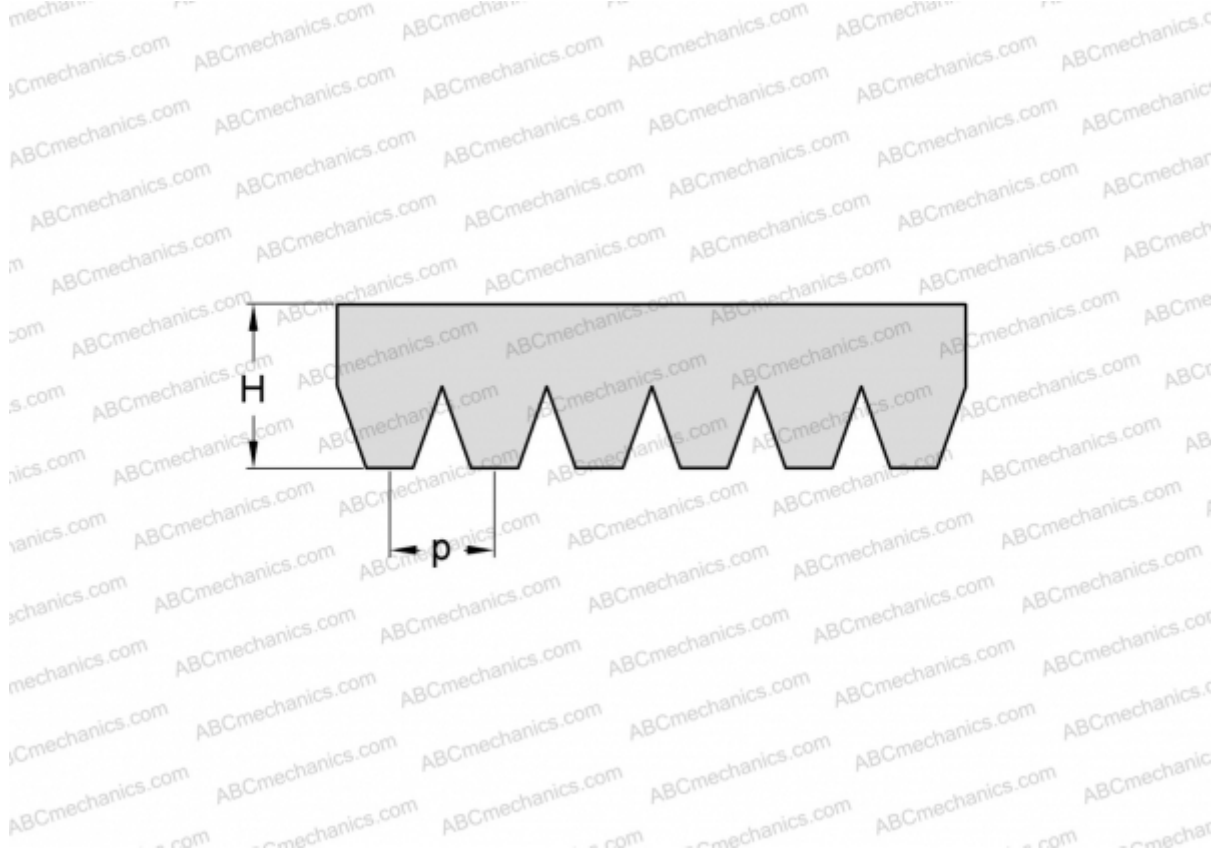

## PHG 6PJ1980 SKF

Ribbed belt

TYPE: Special belts, Ribbed belts, Section PJ (SKF)

### Technical specification

#### DIMENSIONS, MM

Estimated length	1980,000
Width, W	14,040
Height, H	3,500
Pitch	2,340