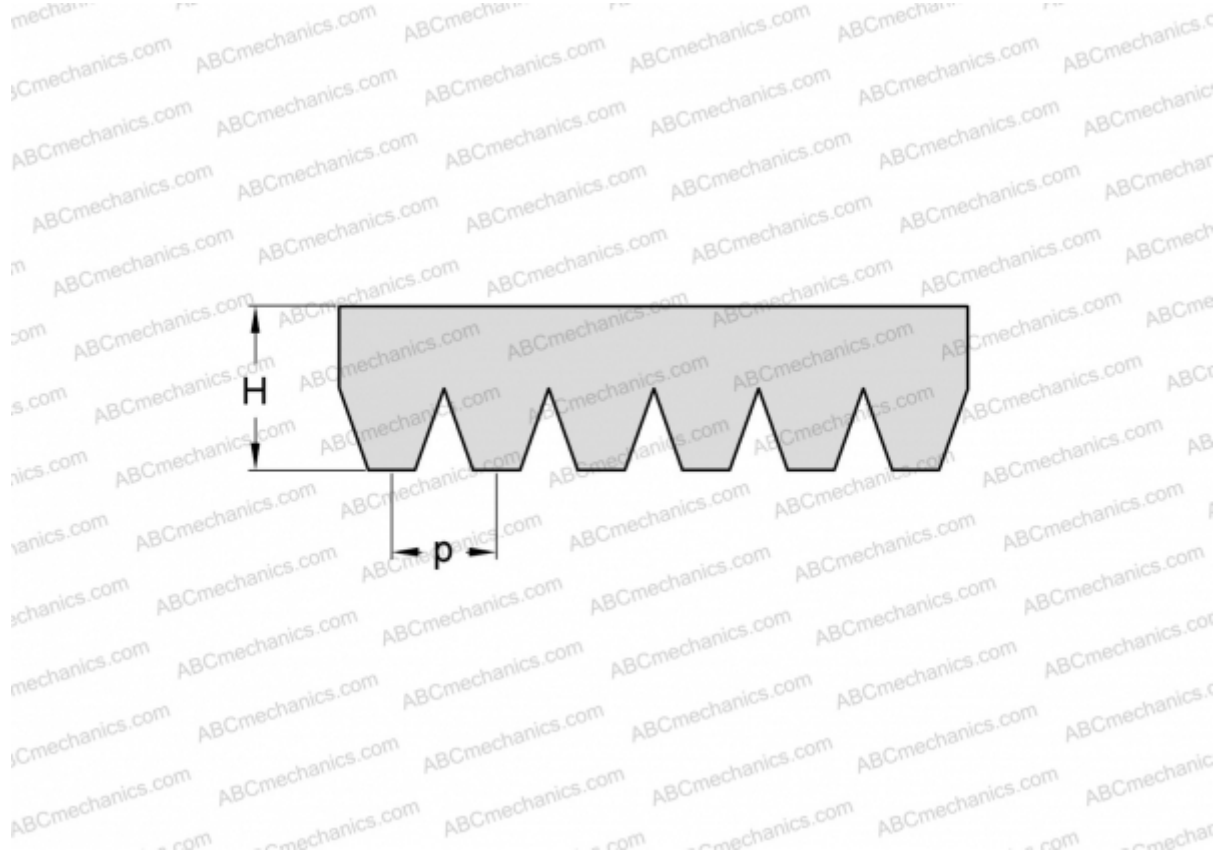

PHG 4PJ2155 SKF

Ribbed belt

TYPE: Special belts, Ribbed belts, Section PJ (SKF)

Technical specification

DIMENSIONS, MM

Estimated length	2155,000
Width, W	9,360
Height, H	3,500
Pitch	2,340

MANUFACTURER [SKF](#)