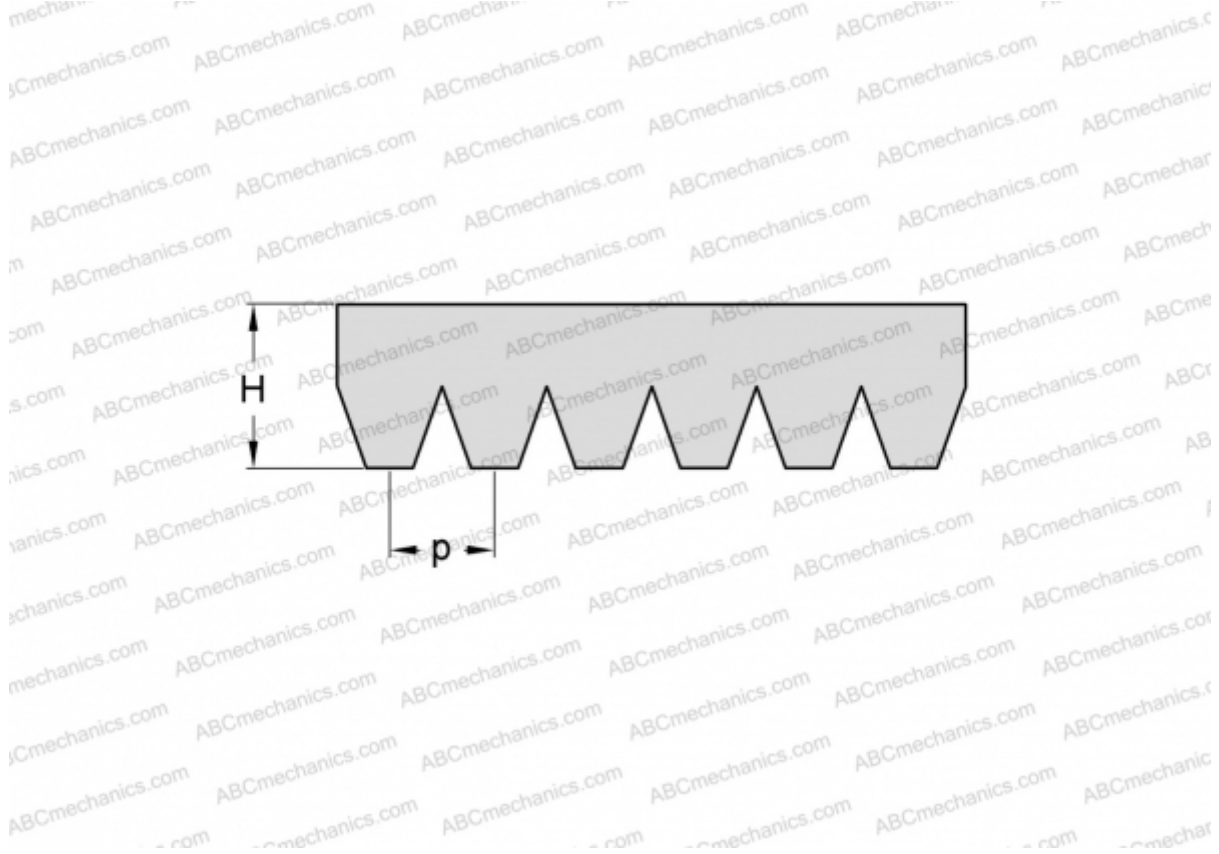

PHG 16PJ2155 SKF

Ribbed belt

TYPE: Special belts, Ribbed belts, Section PJ (SKF)

Technical specification

DIMENSIONS, MM

Estimated length	2155,000
Width, W	37,440
Height, H	3,500
Pitch	2,340

MANUFACTURER

[SKF](#)