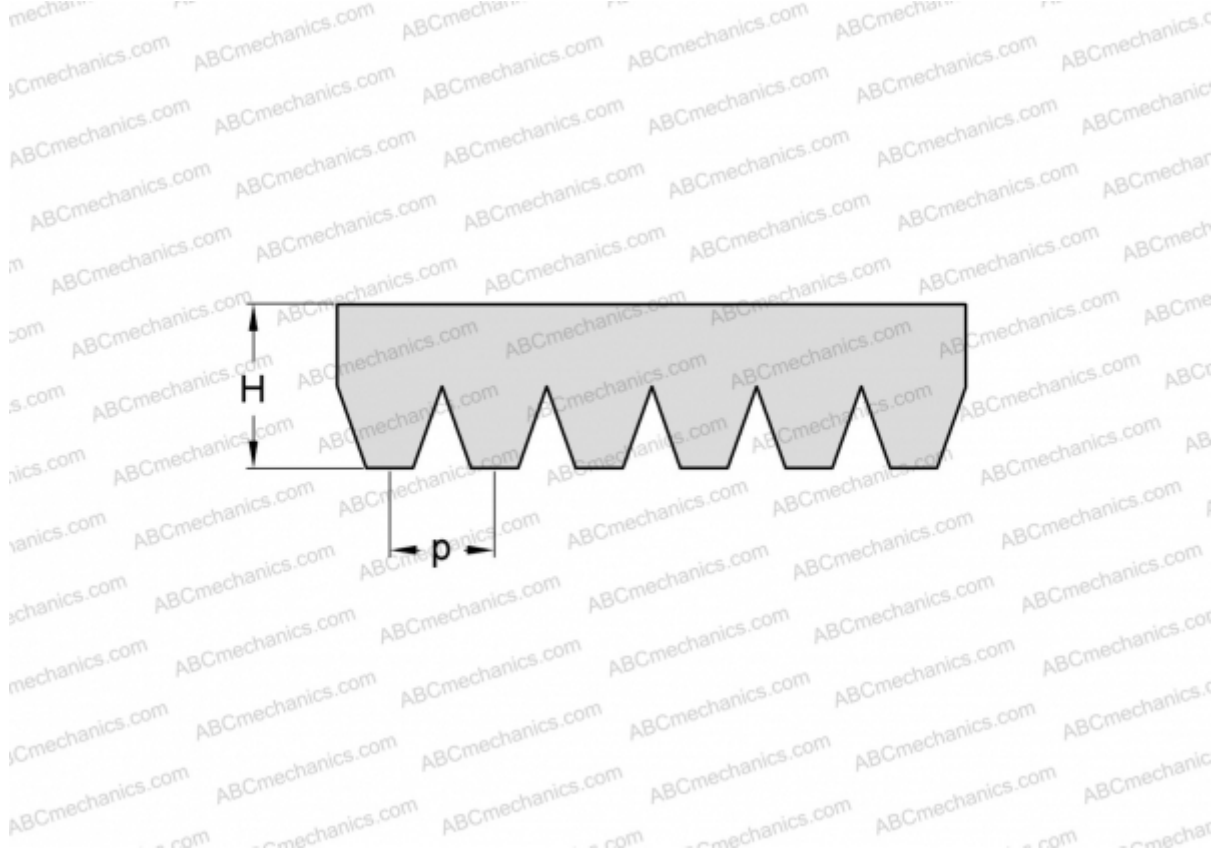

## PHG 10PJ2210 SKF

Ribbed belt

TYPE: Special belts, Ribbed belts, Section PJ (SKF)

### Technical specification

#### DIMENSIONS, MM

Estimated length	2210,000
Width, W	23,400
Height, H	3,500
Pitch	2,340