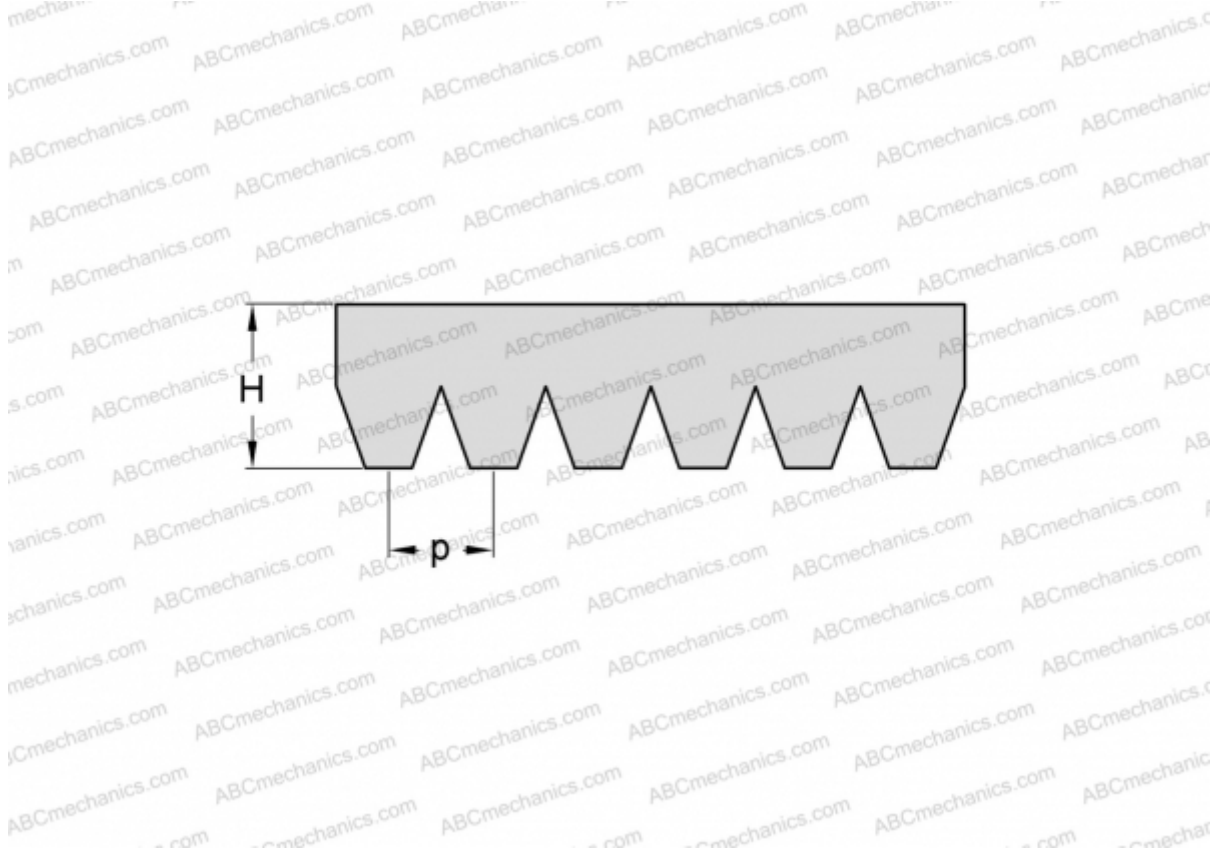

PHG 12PJ2210 SKF

Ribbed belt

TYPE: Special belts, Ribbed belts, Section PJ (SKF)

Technical specification

DIMENSIONS, MM

Estimated length	2210,000
Width, W	28,080
Height, H	3,500
Pitch	2,340

MANUFACTURER

[SKF](#)