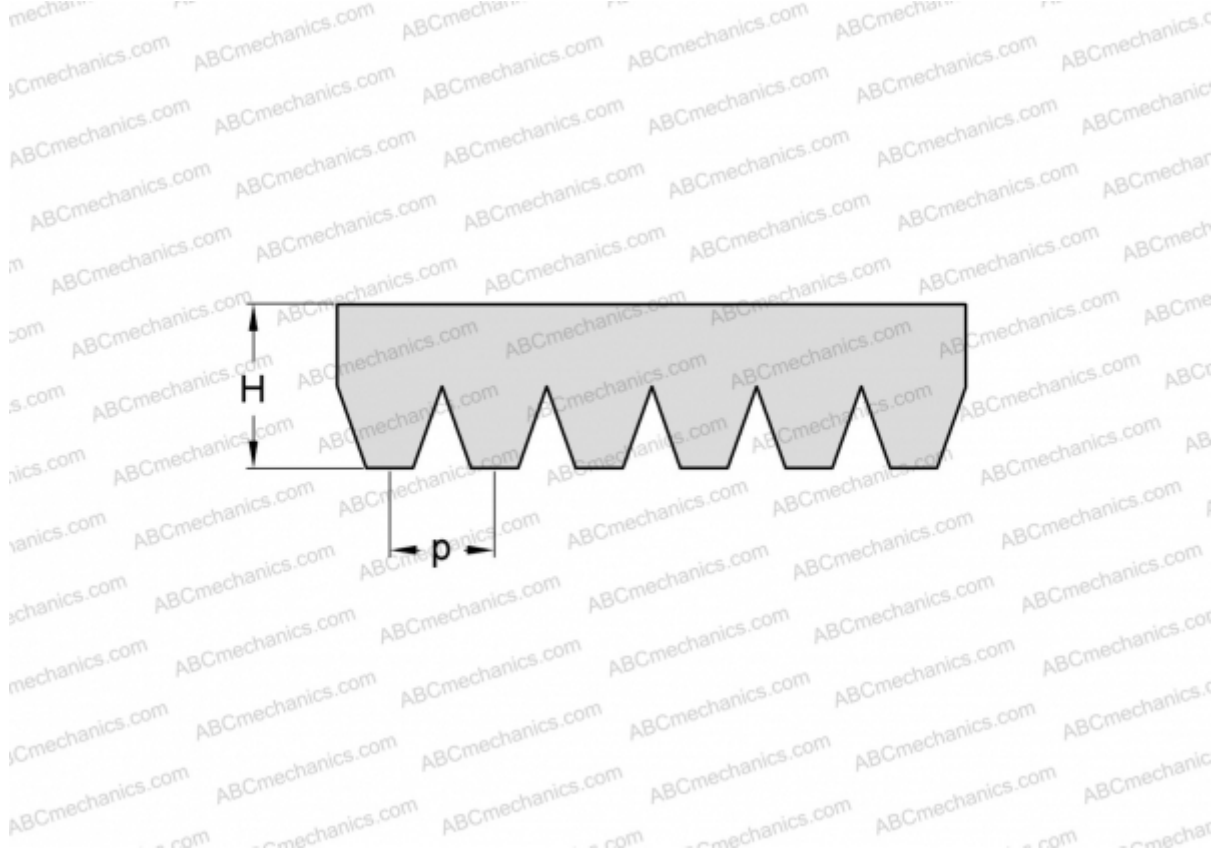

PHG 10PJ2330 SKF

Ribbed belt

TYPE: Special belts, Ribbed belts, Section PJ (SKF)

Technical specification

DIMENSIONS, MM

Estimated length	2330,000
Width, W	23,400
Height, H	3,500
Pitch	2,340

MANUFACTURER

[SKF](#)