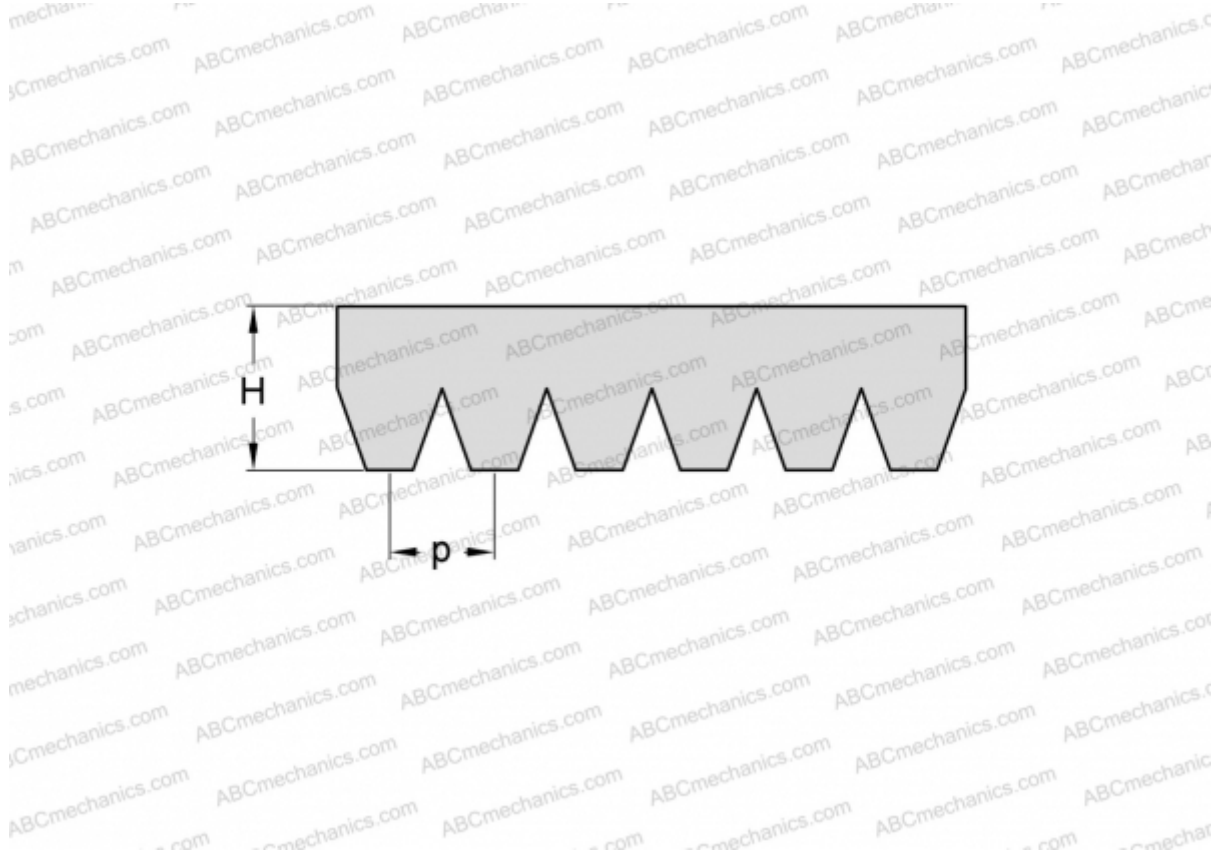

PHG 10PK690 SKF

Ribbed belt

TYPE: Special belts, Ribbed belts, Section PK (SKF)

Technical specification

DIMENSIONS, MM

Estimated length	690,000
Width, W	35,600
Height, H	5,500
Pitch	3,560

MANUFACTURER

[SKF](#)