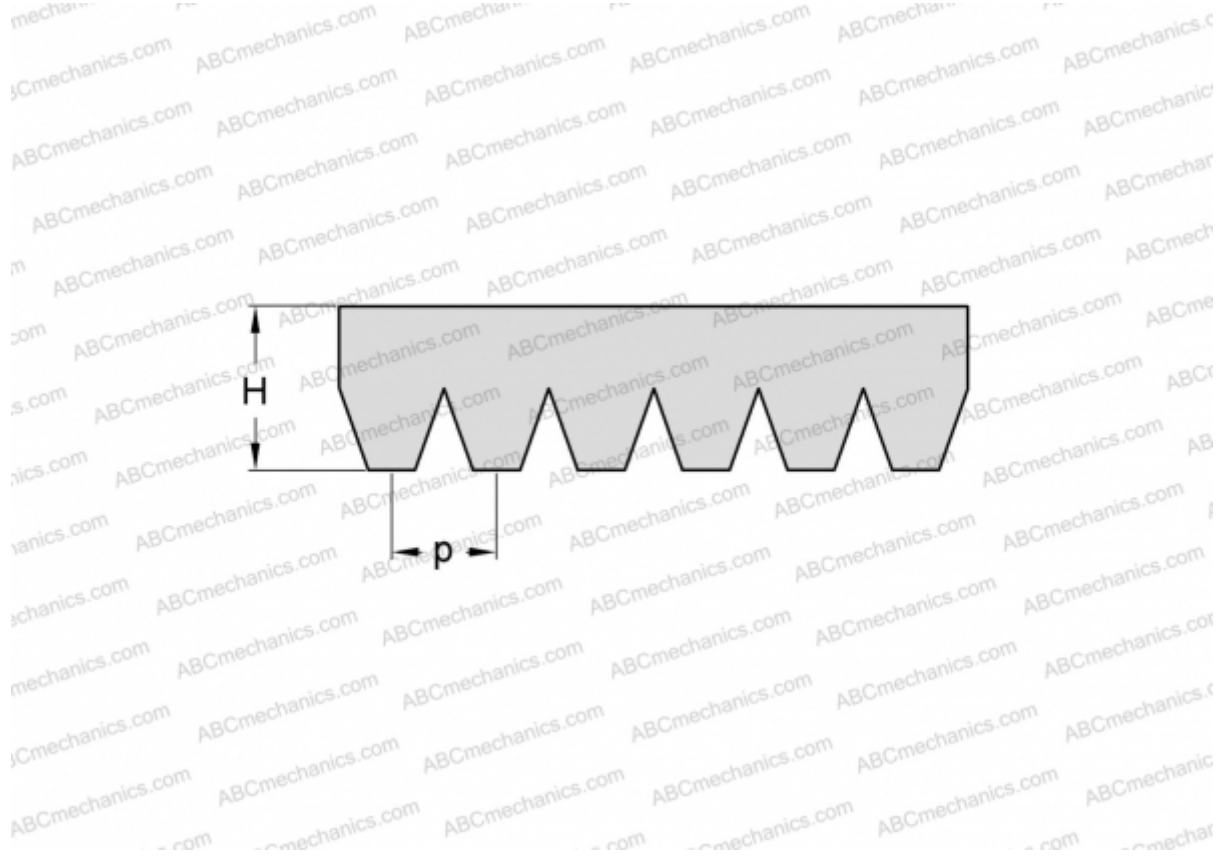

PHG 12PK790 SKF

Ribbed belt

TYPE: Special belts, Ribbed belts, Section PK (SKF)

Technical specification

DIMENSIONS, MM

Estimated length	790,000
Width, W	42,720
Height, H	5,500
Pitch	3,560

MANUFACTURER

[SKF](#)