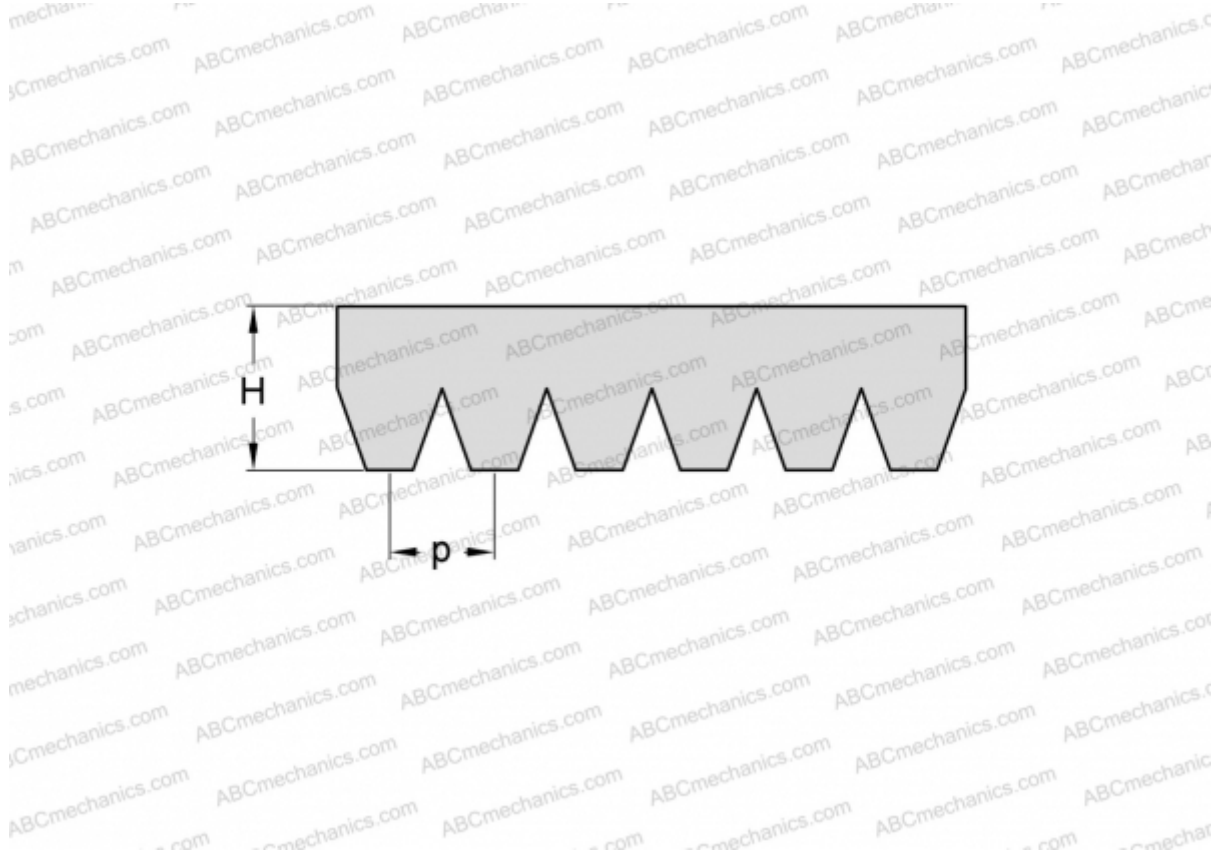

PHG 10PK800 SKF

Ribbed belt

TYPE: Special belts, Ribbed belts, Section PK (SKF)

Technical specification

DIMENSIONS, MM

Estimated length	800,000
Width, W	35,600
Height, H	5,500
Pitch	3,560

MANUFACTURER

[SKF](#)