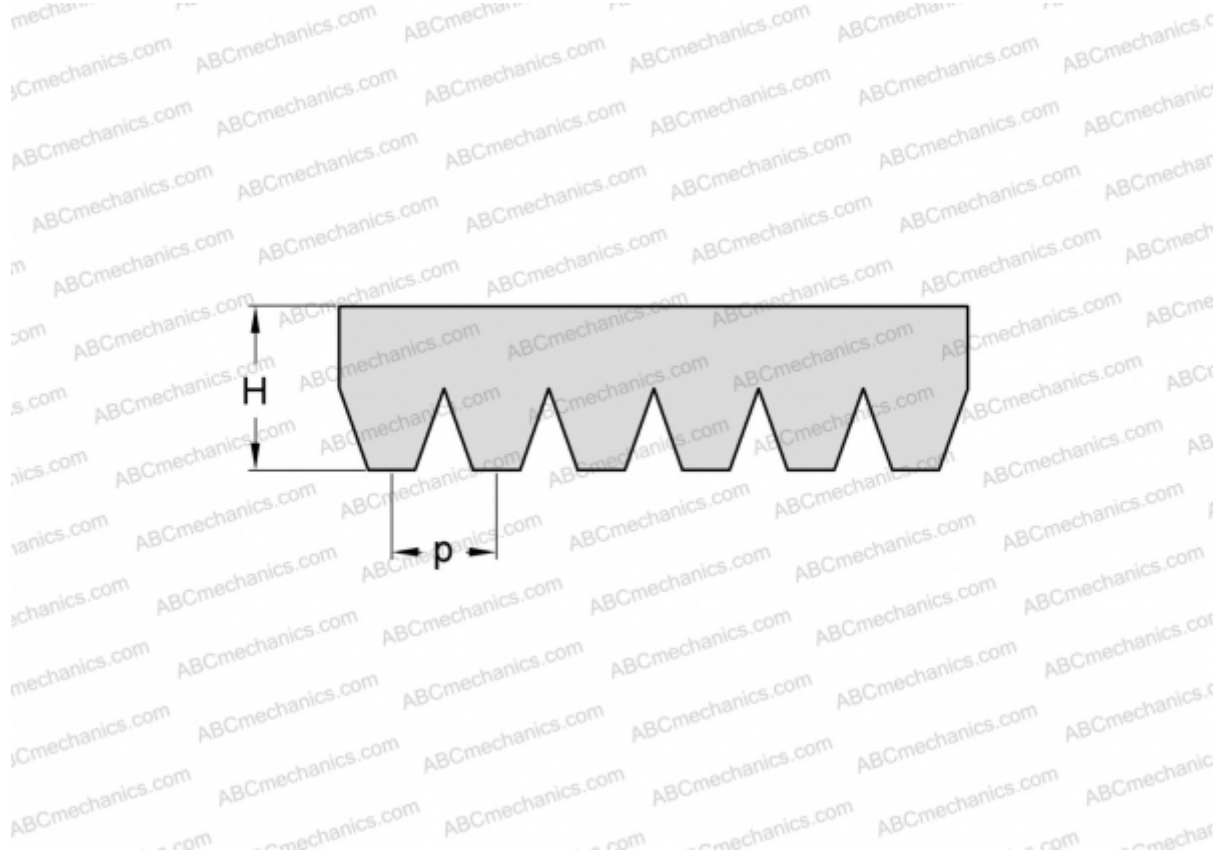

PHG 8PK970 SKF

Ribbed belt

TYPE: Special belts, Ribbed belts, Section PK (SKF)

Technical specification

DIMENSIONS, MM

Estimated length	970,000
Width, W	28,480
Height, H	5,500
Pitch	3,560

MANUFACTURER

[SKF](#)