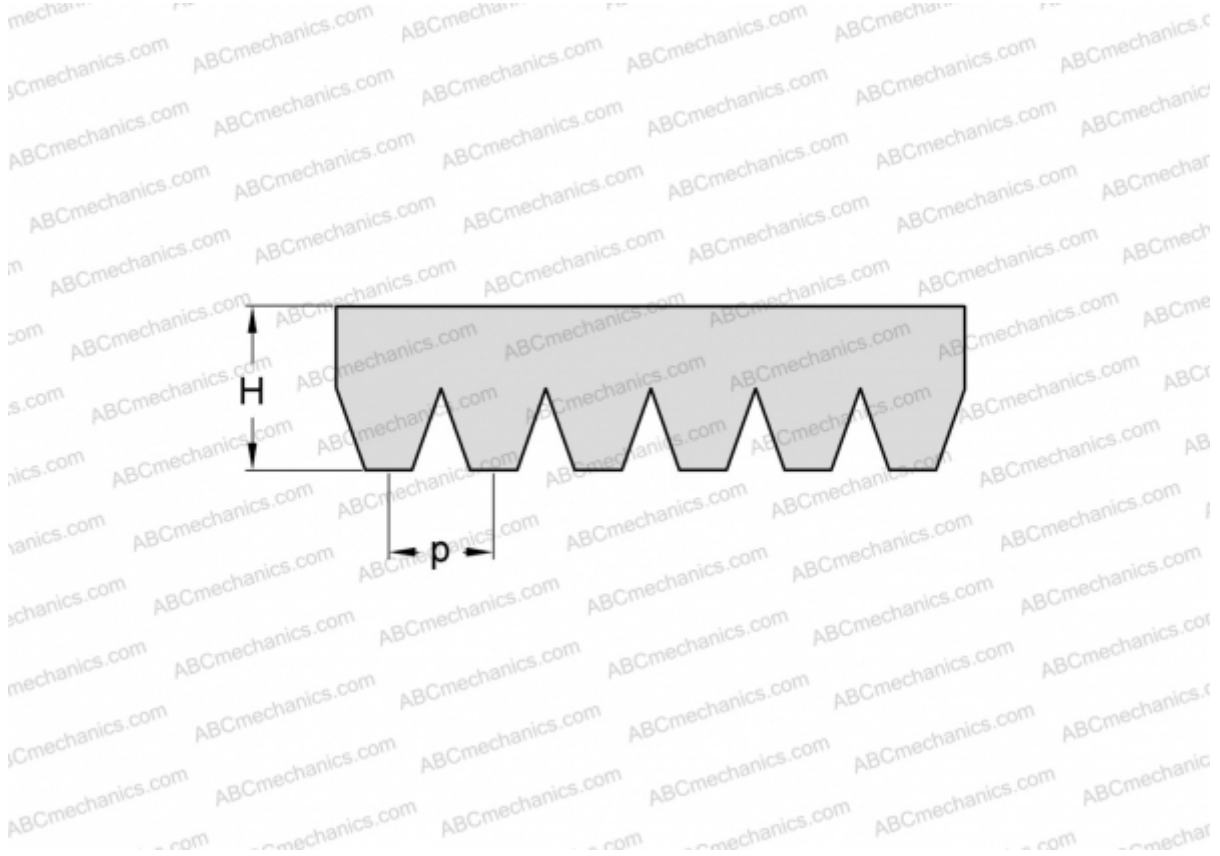

PHG 10PK1000 SKF

Ribbed belt

TYPE: Special belts, Ribbed belts, Section PK (SKF)

Technical specification

DIMENSIONS, MM

Estimated length	1000,000
Width, W	35,600
Height, H	5,500
Pitch	3,560

MANUFACTURER

[SKF](#)