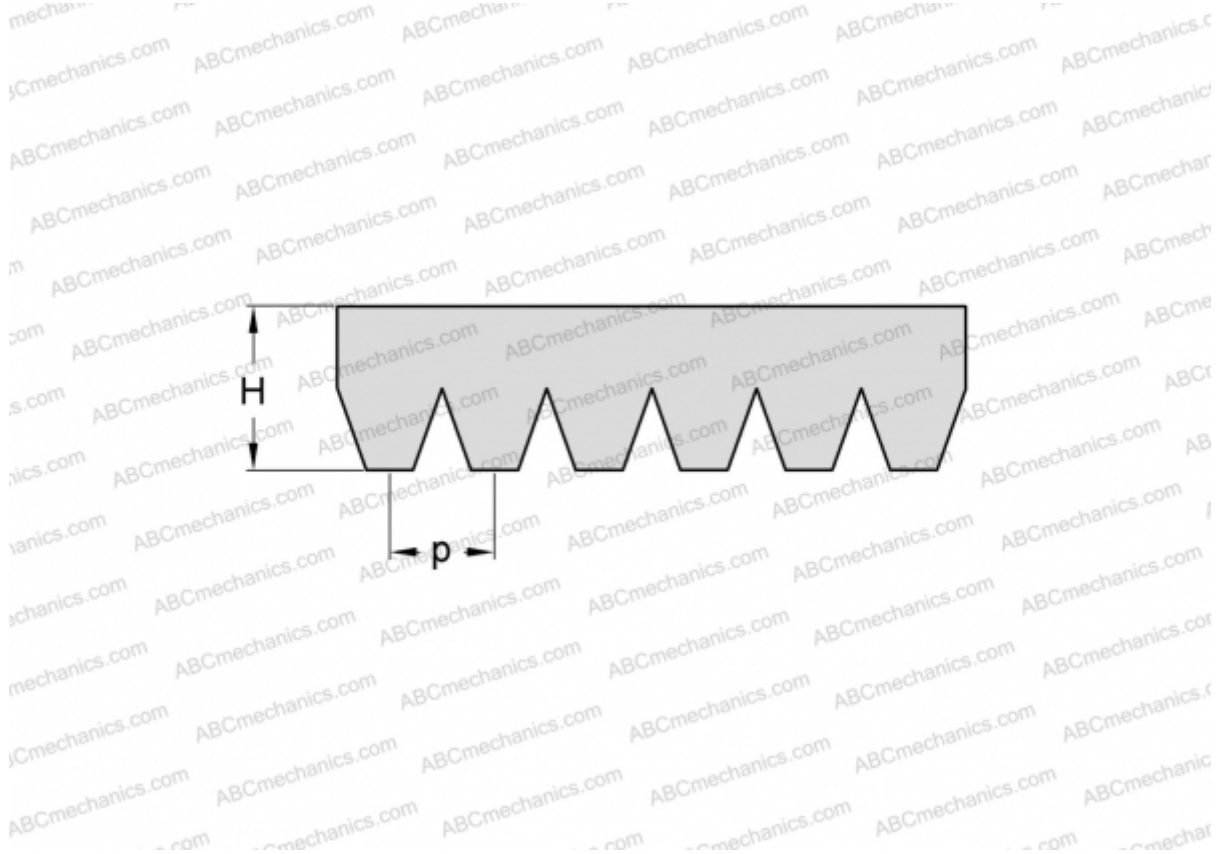

PHG 4PK1060 SKF

Ribbed belt

TYPE: Special belts, Ribbed belts, Section PK (SKF)

Technical specification

DIMENSIONS, MM

Estimated length	1060,000
Width, W	14,240
Height, H	5,500
Pitch	3,560

MANUFACTURER

[SKF](#)