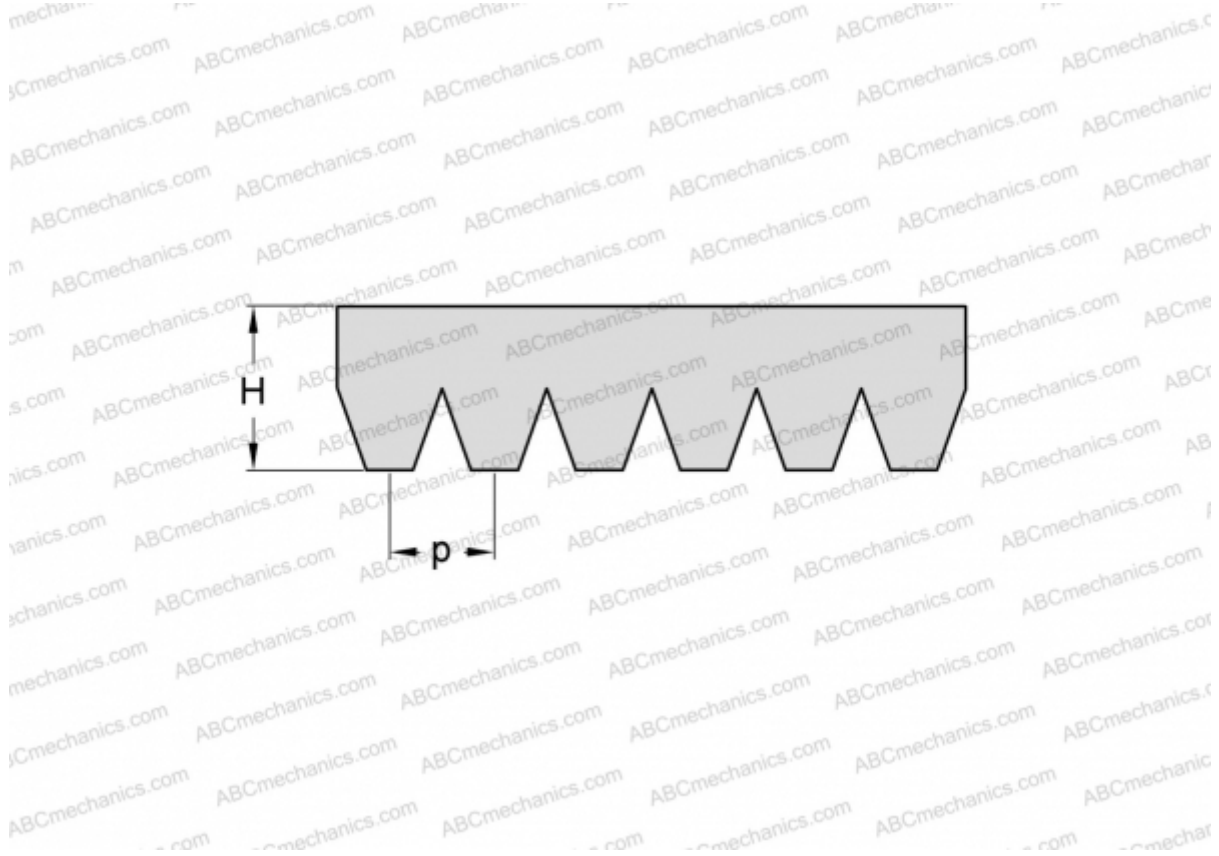

PHG 10PK1140 SKF

Ribbed belt

TYPE: Special belts, Ribbed belts, Section PK (SKF)

Technical specification

DIMENSIONS, MM

Estimated length	1140,000
Width, W	35,600
Height, H	5,500
Pitch	3,560

MANUFACTURER

[SKF](#)