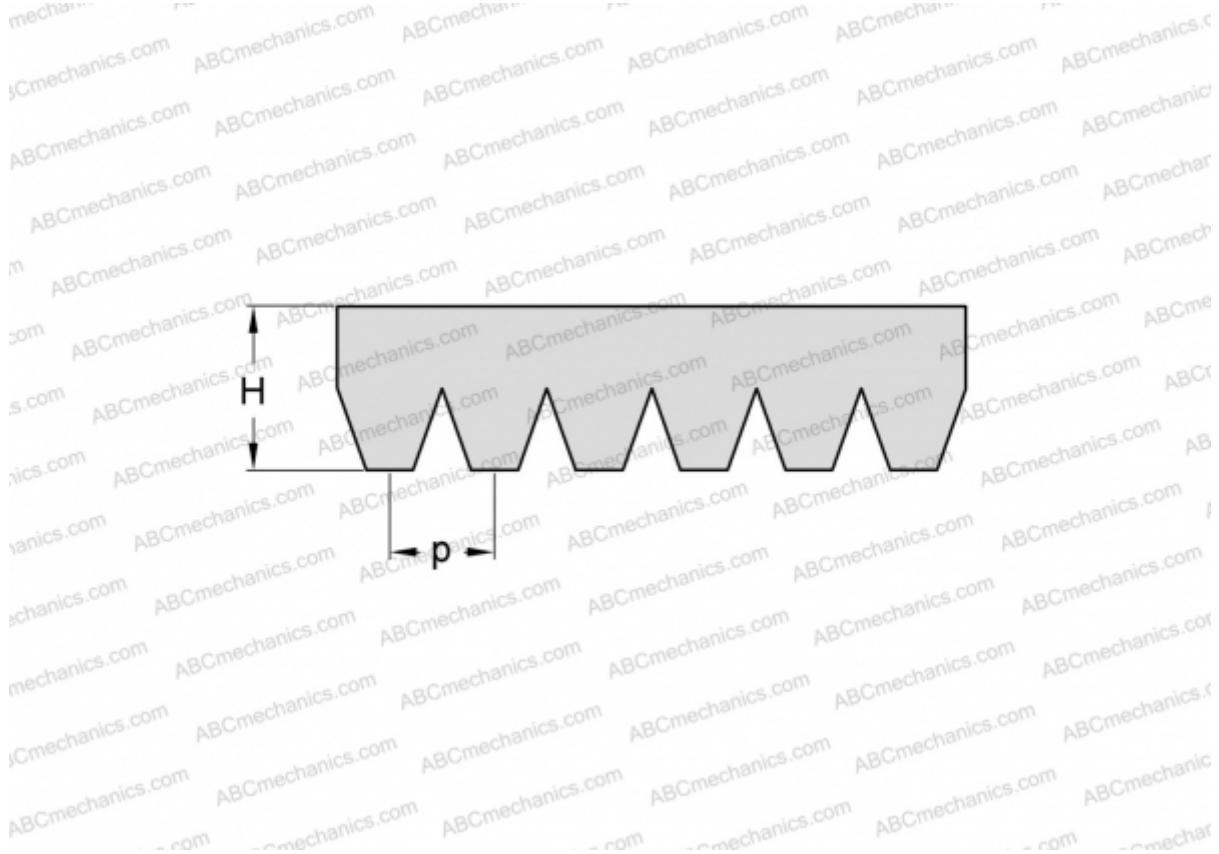

PHG 10PK1150 SKF

Ribbed belt

TYPE: Special belts, Ribbed belts, Section PK (SKF)

Technical specification

DIMENSIONS, MM

Estimated length	1150,000
Width, W	35,600
Height, H	5,500
Pitch	3,560

MANUFACTURER [SKF](#)