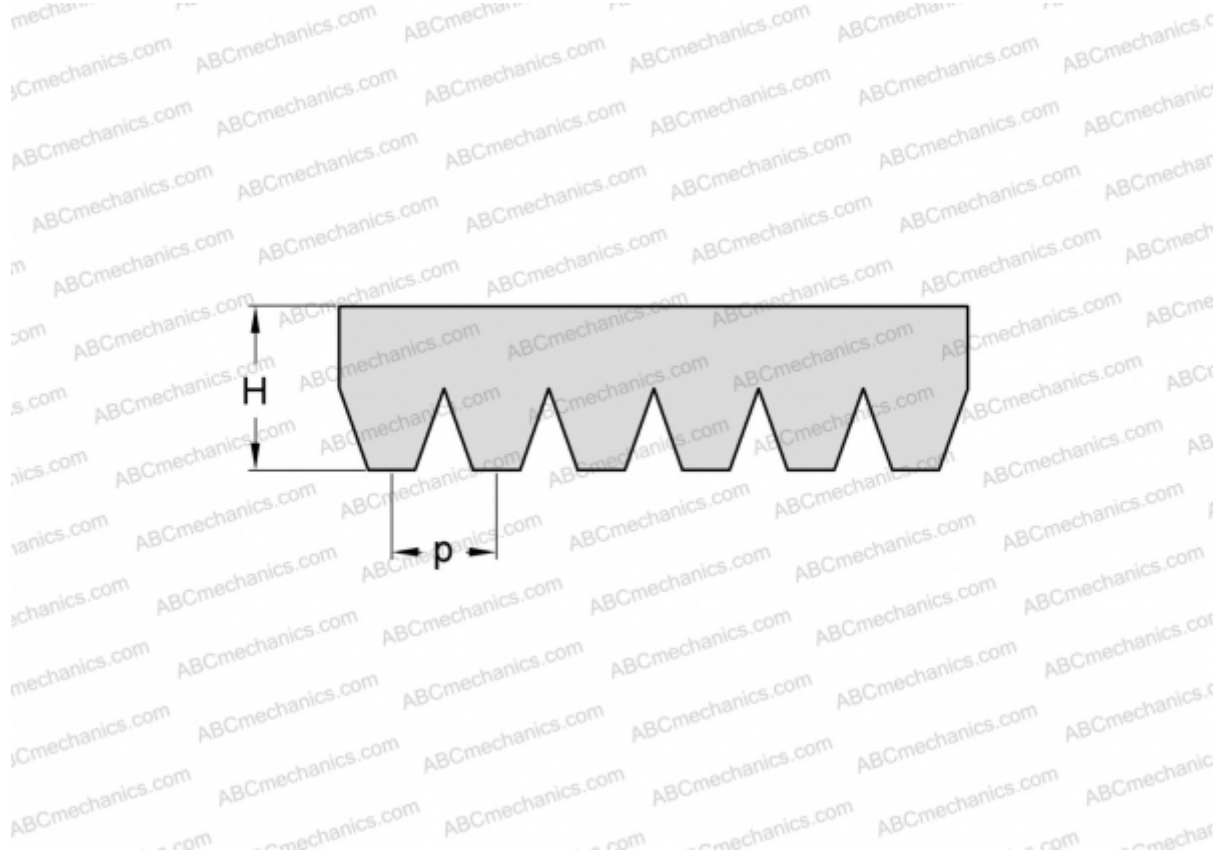

PHG 10PK1160 SKF

Ribbed belt

TYPE: Special belts, Ribbed belts, Section PK (SKF)

Technical specification

DIMENSIONS, MM

Estimated length	1160,000
Width, W	35,600
Height, H	5,500
Pitch	3,560

MANUFACTURER

[SKF](#)