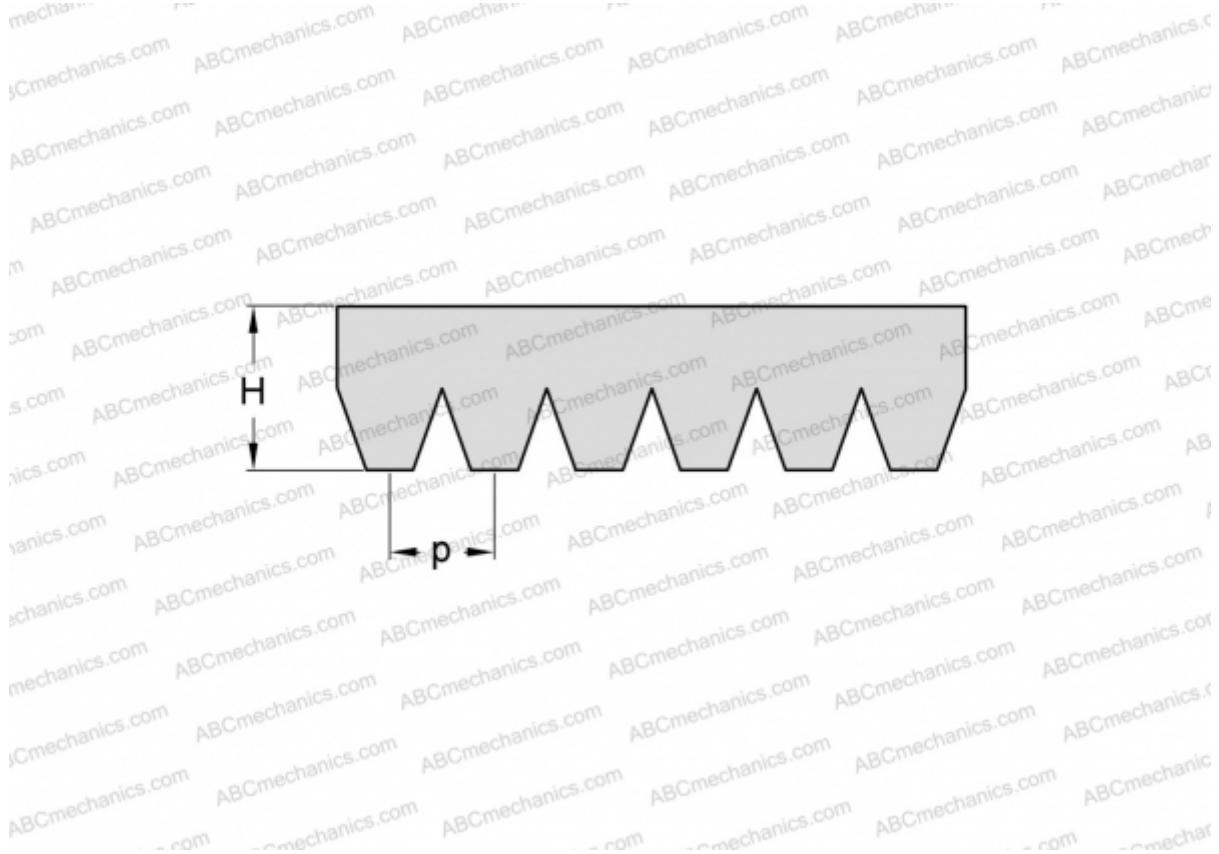

PHG 12PK1190 SKF

Ribbed belt

TYPE: Special belts, Ribbed belts, Section PK (SKF)

Technical specification

DIMENSIONS, MM

Estimated length	1190,000
Width, W	42,720
Height, H	5,500
Pitch	3,560

MANUFACTURER [SKF](#)