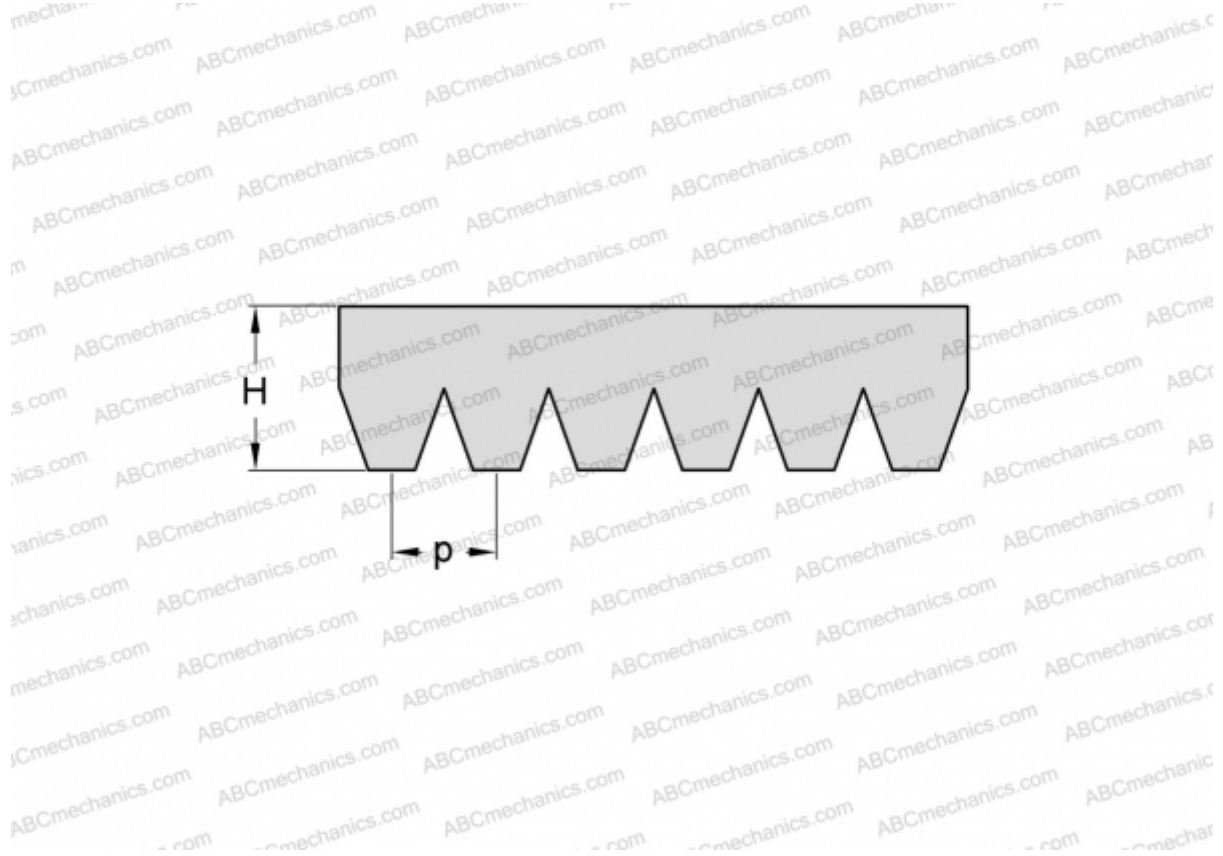

PHG 10PK1240 SKF

Ribbed belt

TYPE: Special belts, Ribbed belts, Section PK (SKF)

Technical specification

DIMENSIONS, MM

Estimated length	1240,000
Width, W	35,600
Height, H	5,500
Pitch	3,560

MANUFACTURER

[SKF](#)