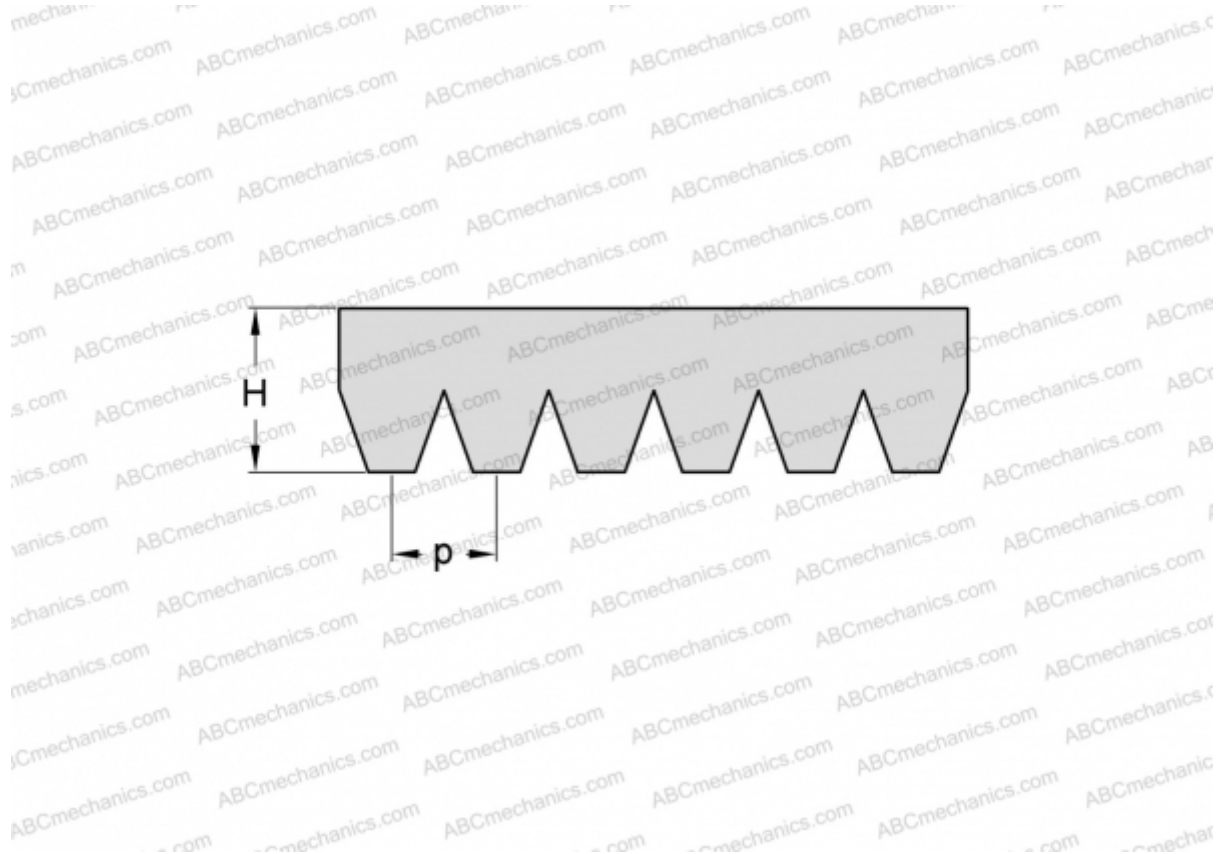

## PHG 10PK1260 SKF

Ribbed belt

TYPE: Special belts, Ribbed belts, Section PK (SKF)

#### DIMENSIONS, MM

Estimated length	1260,000
Width, W	35,600
Height, H	5,500
Pitch	3,560