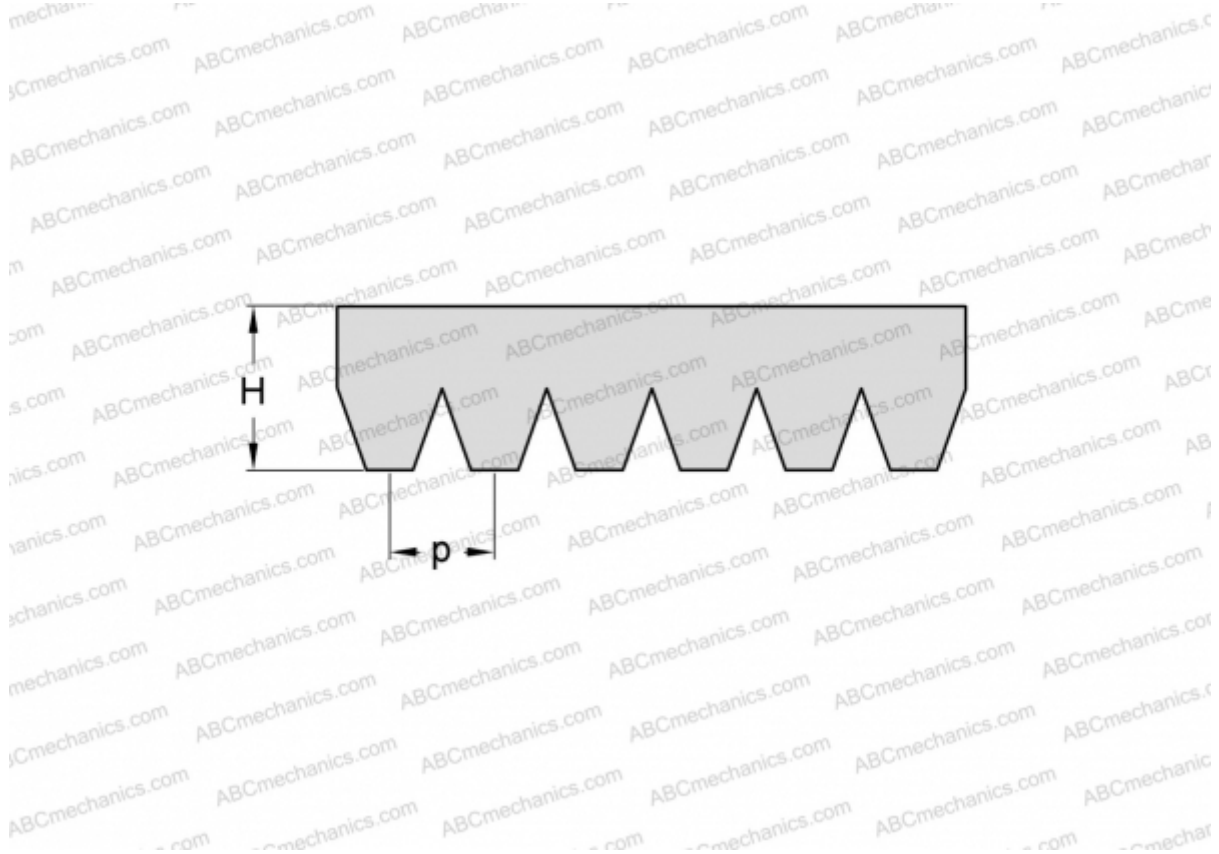

## PHG 12PK1340 SKF

Ribbed belt

TYPE: Special belts, Ribbed belts, Section PK (SKF)

### Technical specification

#### DIMENSIONS, MM

Estimated length	1340,000
Width, W	42,720
Height, H	5,500
Pitch	3,560