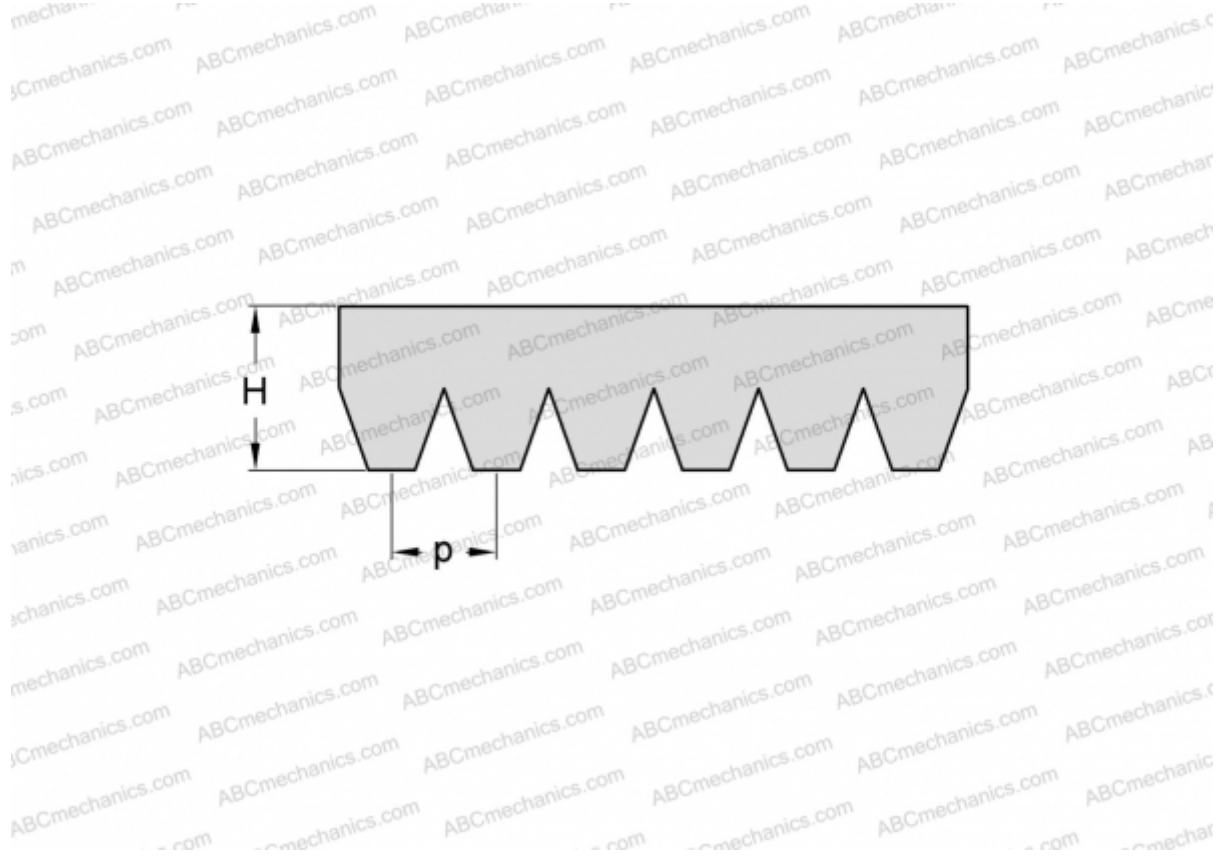

## PHG 10PK1520 SKF

Ribbed belt

TYPE: Special belts, Ribbed belts, Section PK (SKF)

### Technical specification

#### DIMENSIONS, MM

Estimated length	1520,000
Width, W	35,600
Height, H	5,500
Pitch	3,560

**MANUFACTURER** [SKF](#)