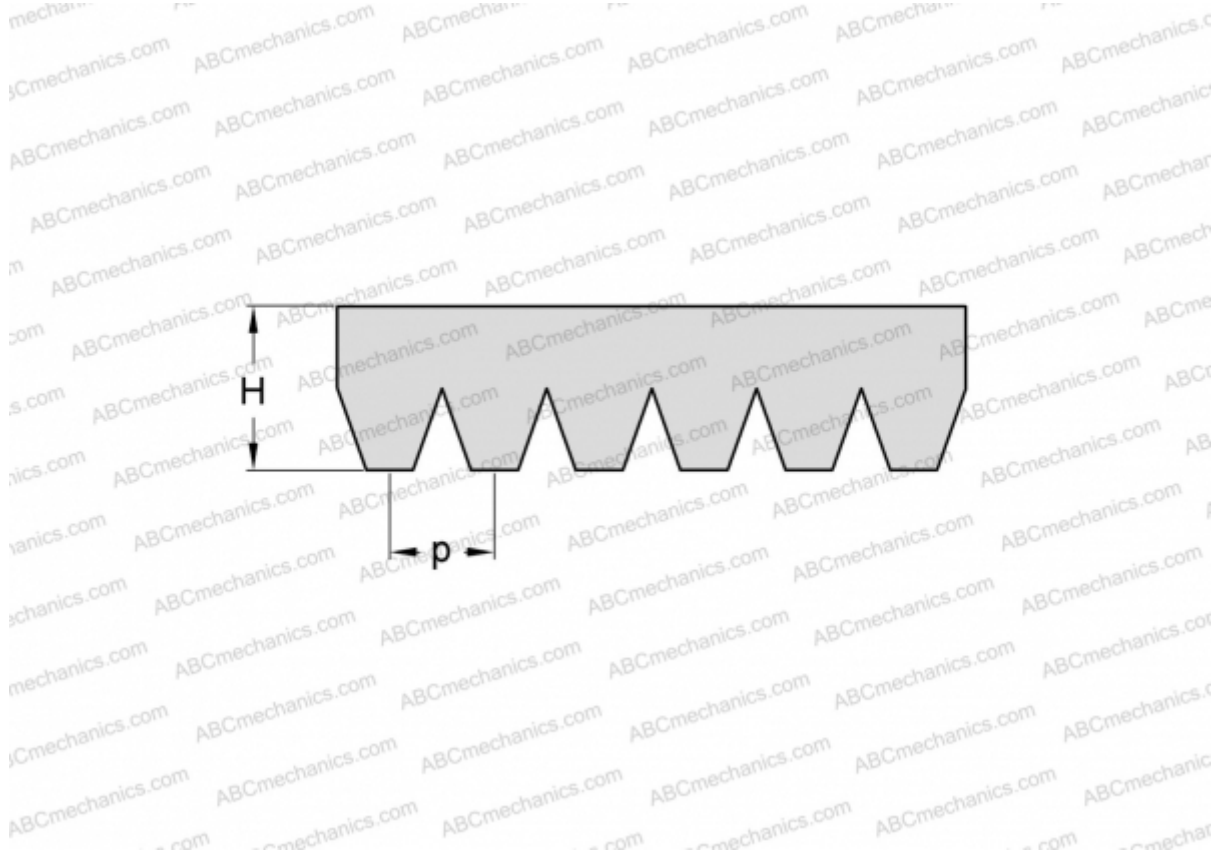

PHG 4PK1540 SKF

Ribbed belt

TYPE: Special belts, Ribbed belts, Section PK (SKF)

Technical specification

DIMENSIONS, MM

Estimated length	1540,000
Width, W	14,240
Height, H	5,500
Pitch	3,560

MANUFACTURER

[SKF](#)