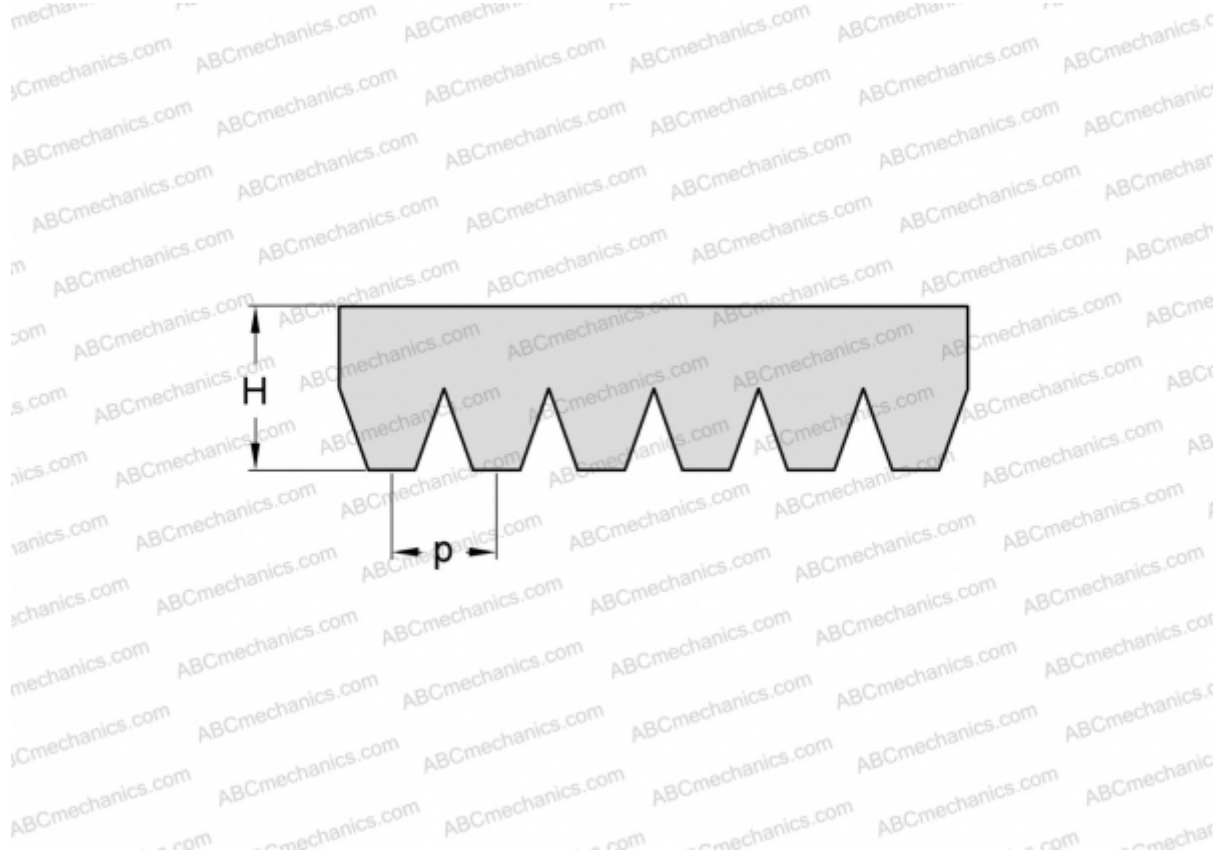

## PHG 16PK1580 SKF

Ribbed belt

TYPE: Special belts, Ribbed belts, Section PK (SKF)

### Technical specification

#### DIMENSIONS, MM

Estimated length	1580,000
Width, W	56,960
Height, H	5,500
Pitch	3,560

**MANUFACTURER** [SKF](#)