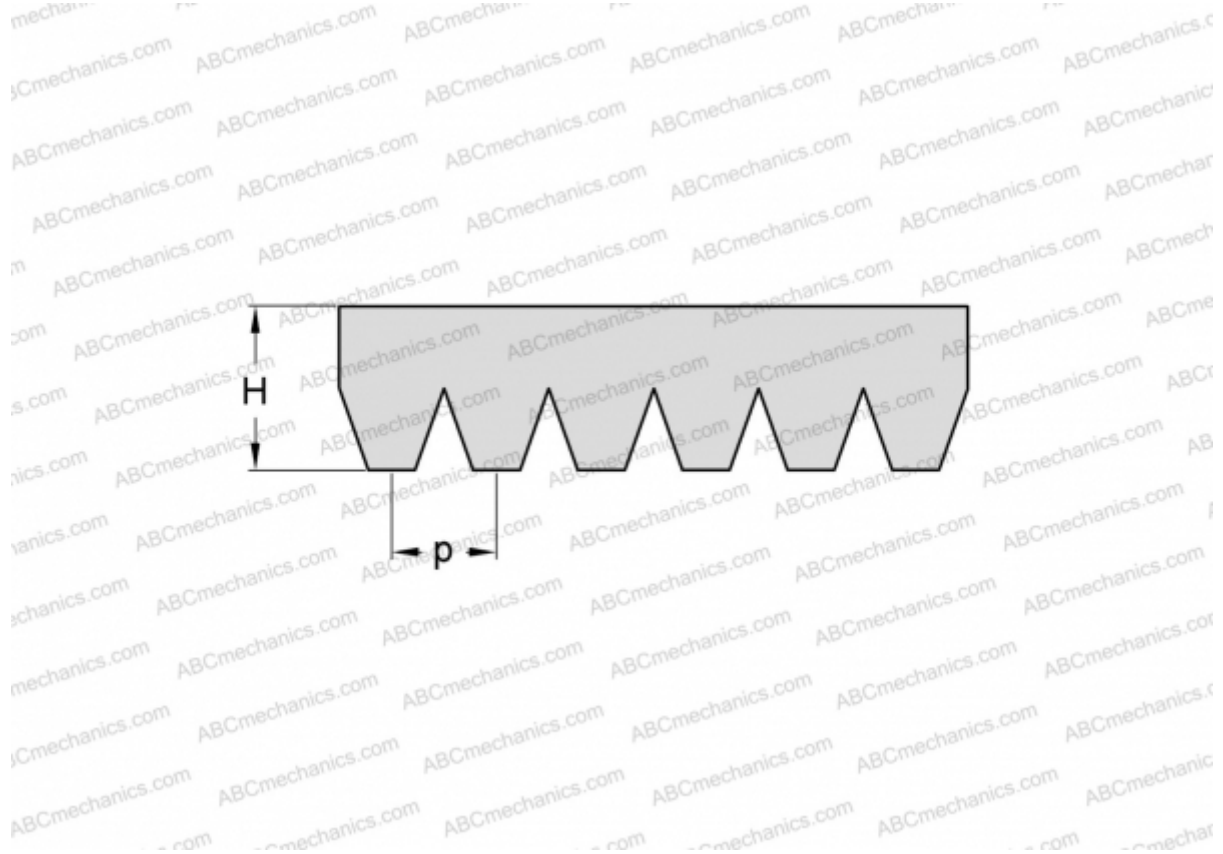

PHG 16PK1640 SKF

Ribbed belt

TYPE: Special belts, Ribbed belts, Section PK (SKF)

Technical specification

DIMENSIONS, MM

Estimated length	1640,000
Width, W	56,960
Height, H	5,500
Pitch	3,560

MANUFACTURER [SKF](#)