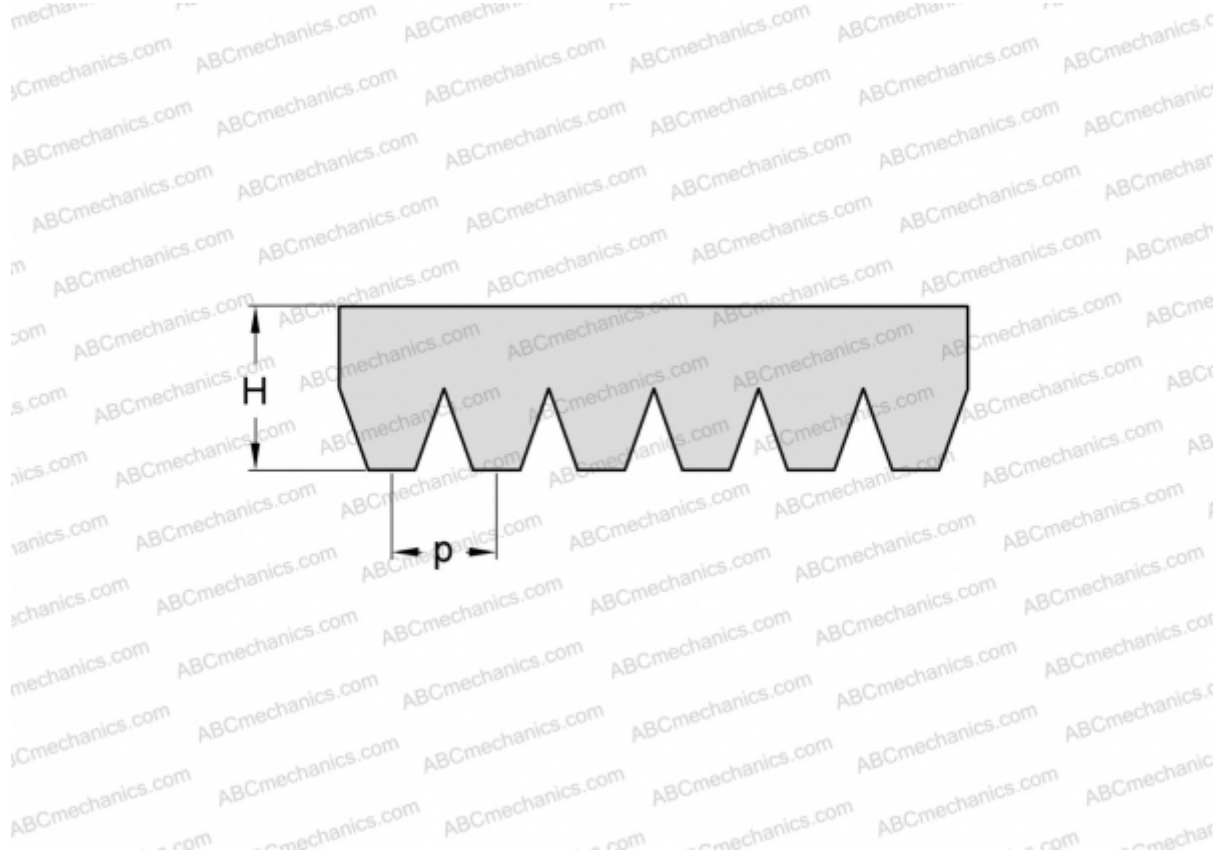

PHG 10PK1710 SKF

Ribbed belt

TYPE: Special belts, Ribbed belts, Section PK (SKF)

Technical specification

DIMENSIONS, MM

| | |
|------------------|----------|
| Estimated length | 1710,000 |
| Width, W | 35,600 |
| Height, H | 5,500 |
| Pitch | 3,560 |