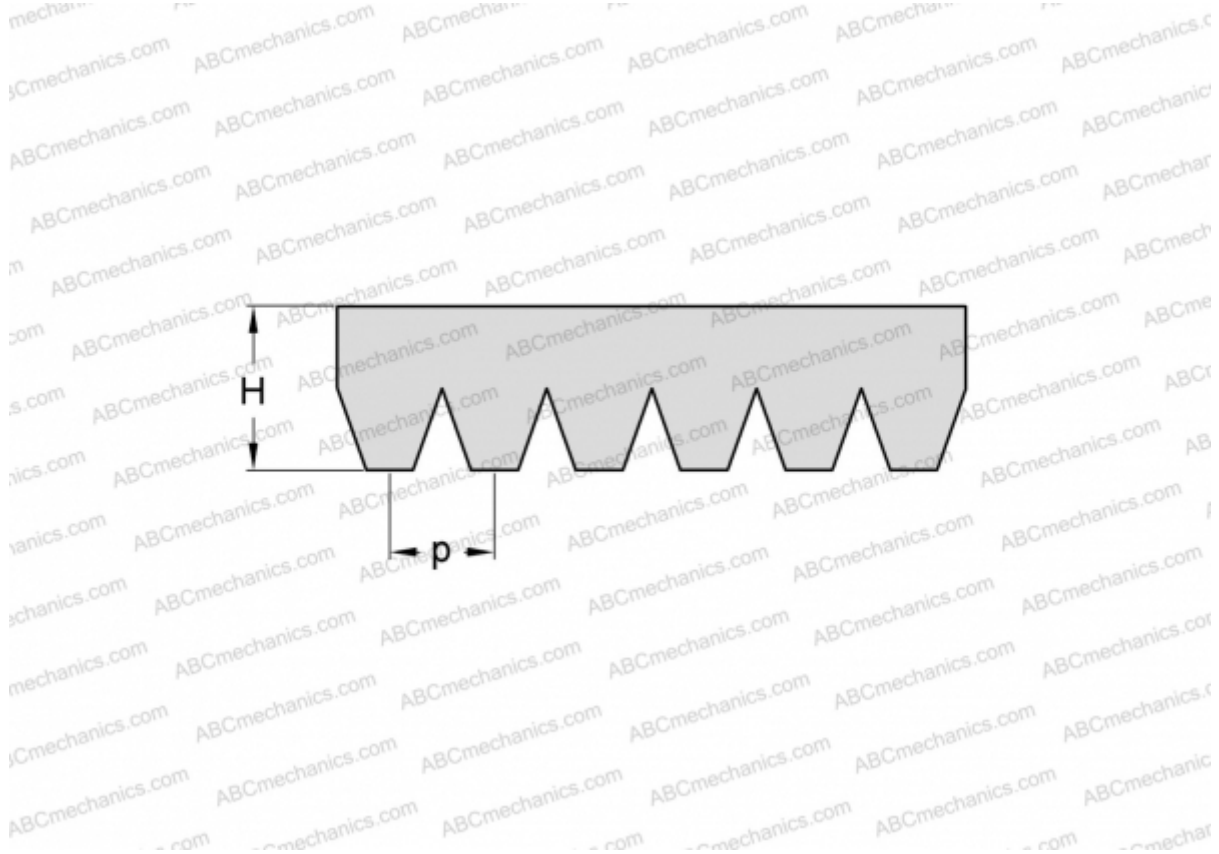

PHG 12PK1770 SKF

Ribbed belt

TYPE: Special belts, Ribbed belts, Section PK (SKF)

Technical specification

DIMENSIONS, MM

Estimated length	1770,000
Width, W	42,720
Height, H	5,500
Pitch	3,560

MANUFACTURER [SKF](#)