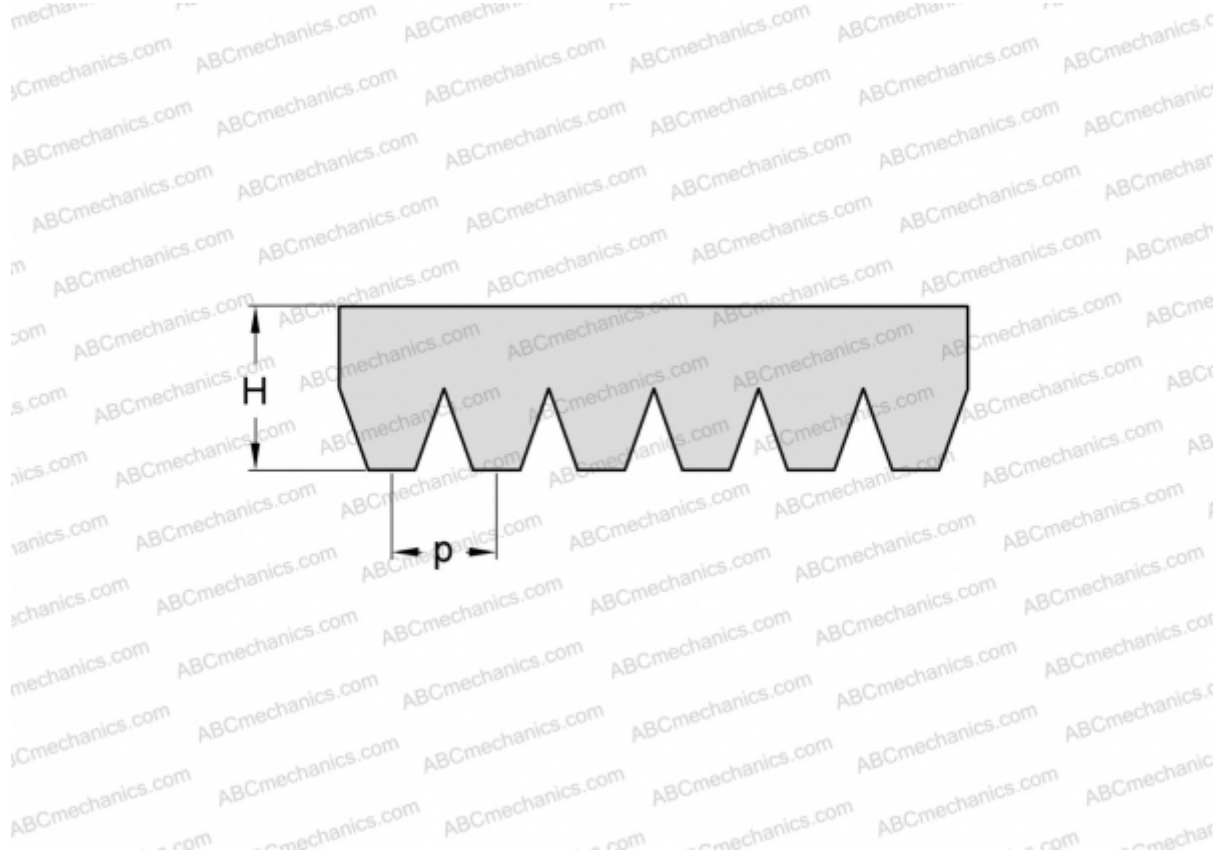

## PHG 10PK1780 SKF

Ribbed belt

TYPE: Special belts, Ribbed belts, Section PK (SKF)

### Technical specification

#### DIMENSIONS, MM

Estimated length	1780,000
Width, W	35,600
Height, H	5,500
Pitch	3,560

**MANUFACTURER** [SKF](#)