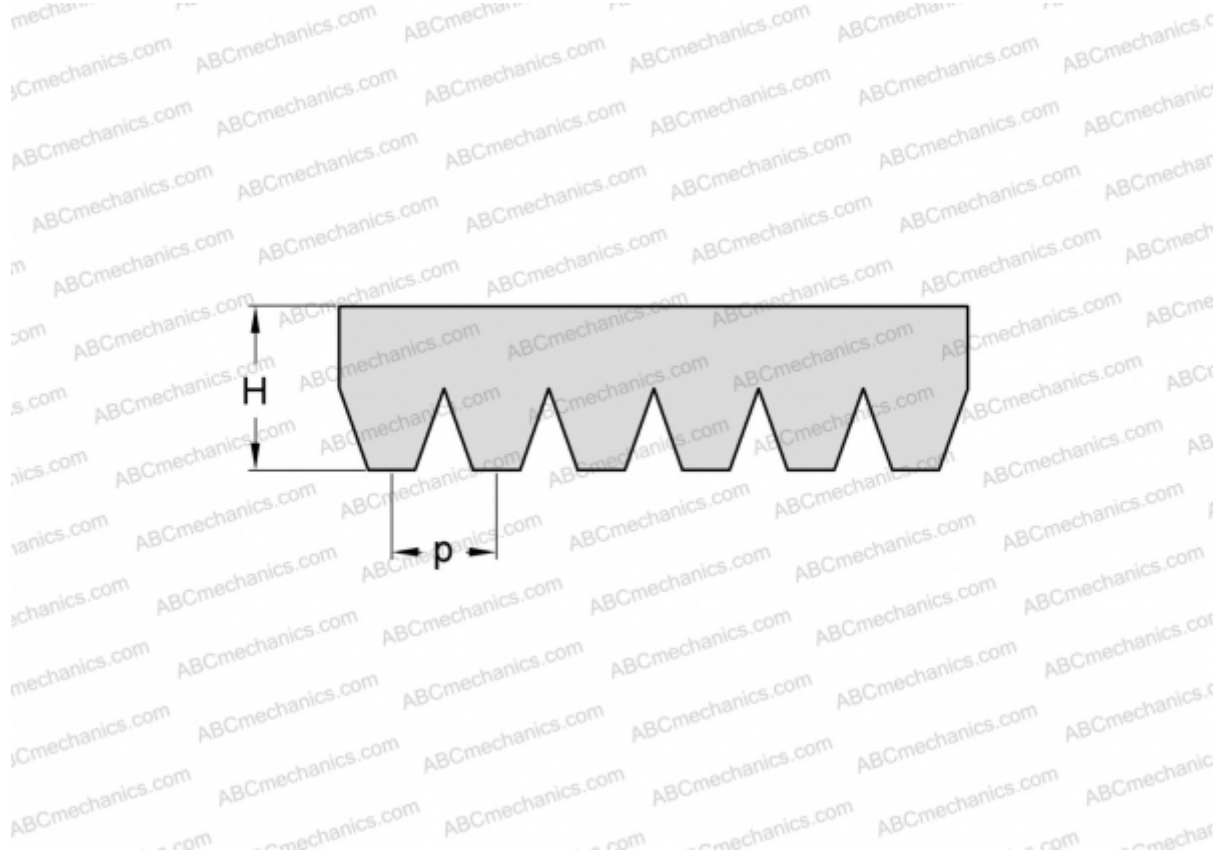

PHG 10PK1900 SKF

Ribbed belt

TYPE: Special belts, Ribbed belts, Section PK (SKF)

Technical specification

DIMENSIONS, MM

Estimated length	1900,000
Width, W	35,600
Height, H	5,500
Pitch	3,560

MANUFACTURER

[SKF](#)